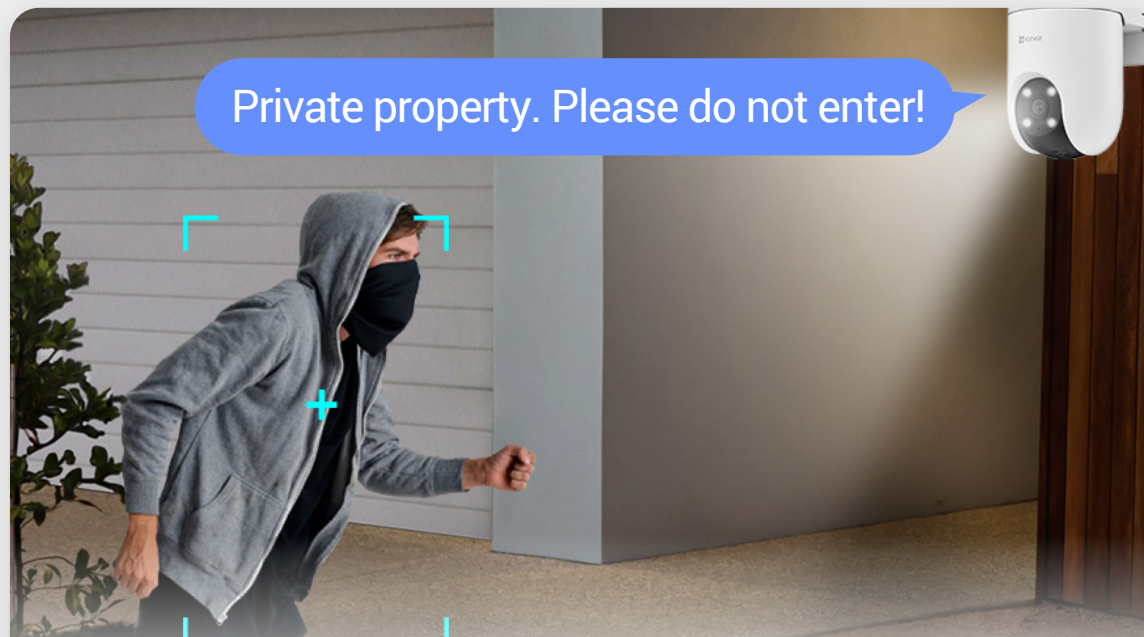

Know immediately when people show up at your house

No more guessing or worrying about unexpected visitors while you're away. The H8c Pro 2K smartly detects moving human shapes, and sends instant mobile alerts whenever someone enters your home area.

- **Black-and-white night vision**

If you don't want the lighting to disturb your neighbors, just go with the infrared night vision by changing on the EZVIZ App.

- **Smart night vision**

Or, let the camera decide. In smart mode, the camera will automatically light up the environment upon detection of human motion.

Install easily, with a detachable design

The camera detaches the mounting base from its main body, so you don't need to hold the whole device while finding the best installation spot.

Respond with high-quality audio

Easily respond to any visitor by simply using your phone to speak remotely. The H8c Pro 2K can also auto-play a recorded voice message when a motion is detected.

Use active defense to deter

Upon detection of intruders, the camera will set off a loud siren and flash four flash dazzling spotlights¹ to let the invited strangers know they have been detected.