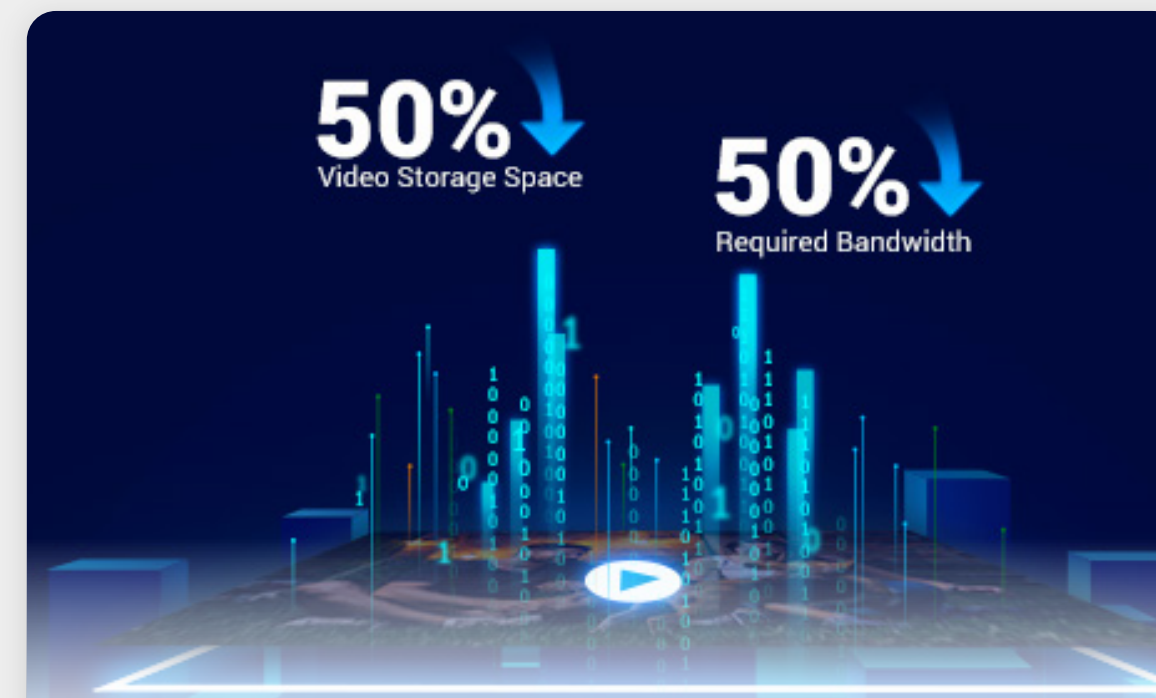

Enhance video experience with H.265

The H.265 creates a smoother viewing experience while only using about 50% of the data storage space required by cameras with H.264.²