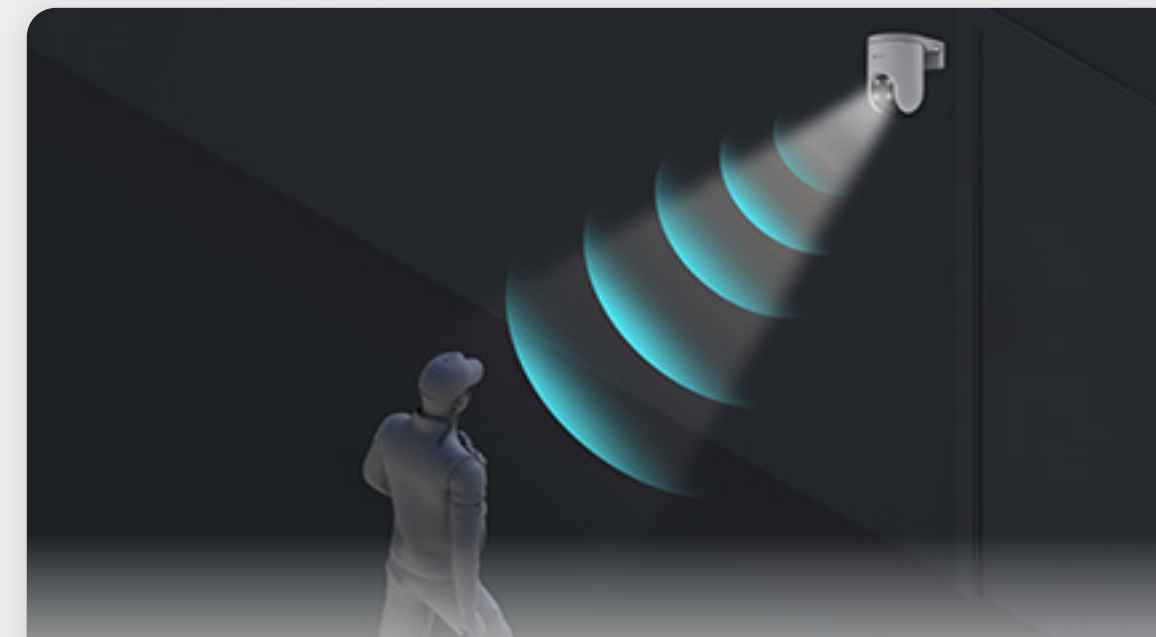

- **Black-and-white night vision**

If you don't want the lighting to disturb your neighbors, just go with the infrared night vision by changing on the EZVIZ App.

- **Smart night vision**

Or, let the camera decide. In smart mode, the camera will automatically light up the environment upon detection of human motion.

Install easily, with a detachable design

The camera detaches the mounting base from its main body, so you don't need to hold the whole device while finding the best installation spot.

Respond with high-quality audio

Easily respond to any visitor by simply using your phone to speak remotely. The H8c Pro 2K can also auto-play a recorded voice message when a motion is detected.

Use active defense to deter

Upon detection of intruders, the camera will set off a loud siren and flash four flash dazzling spotlights¹ to let the invited strangers know they have been detected.