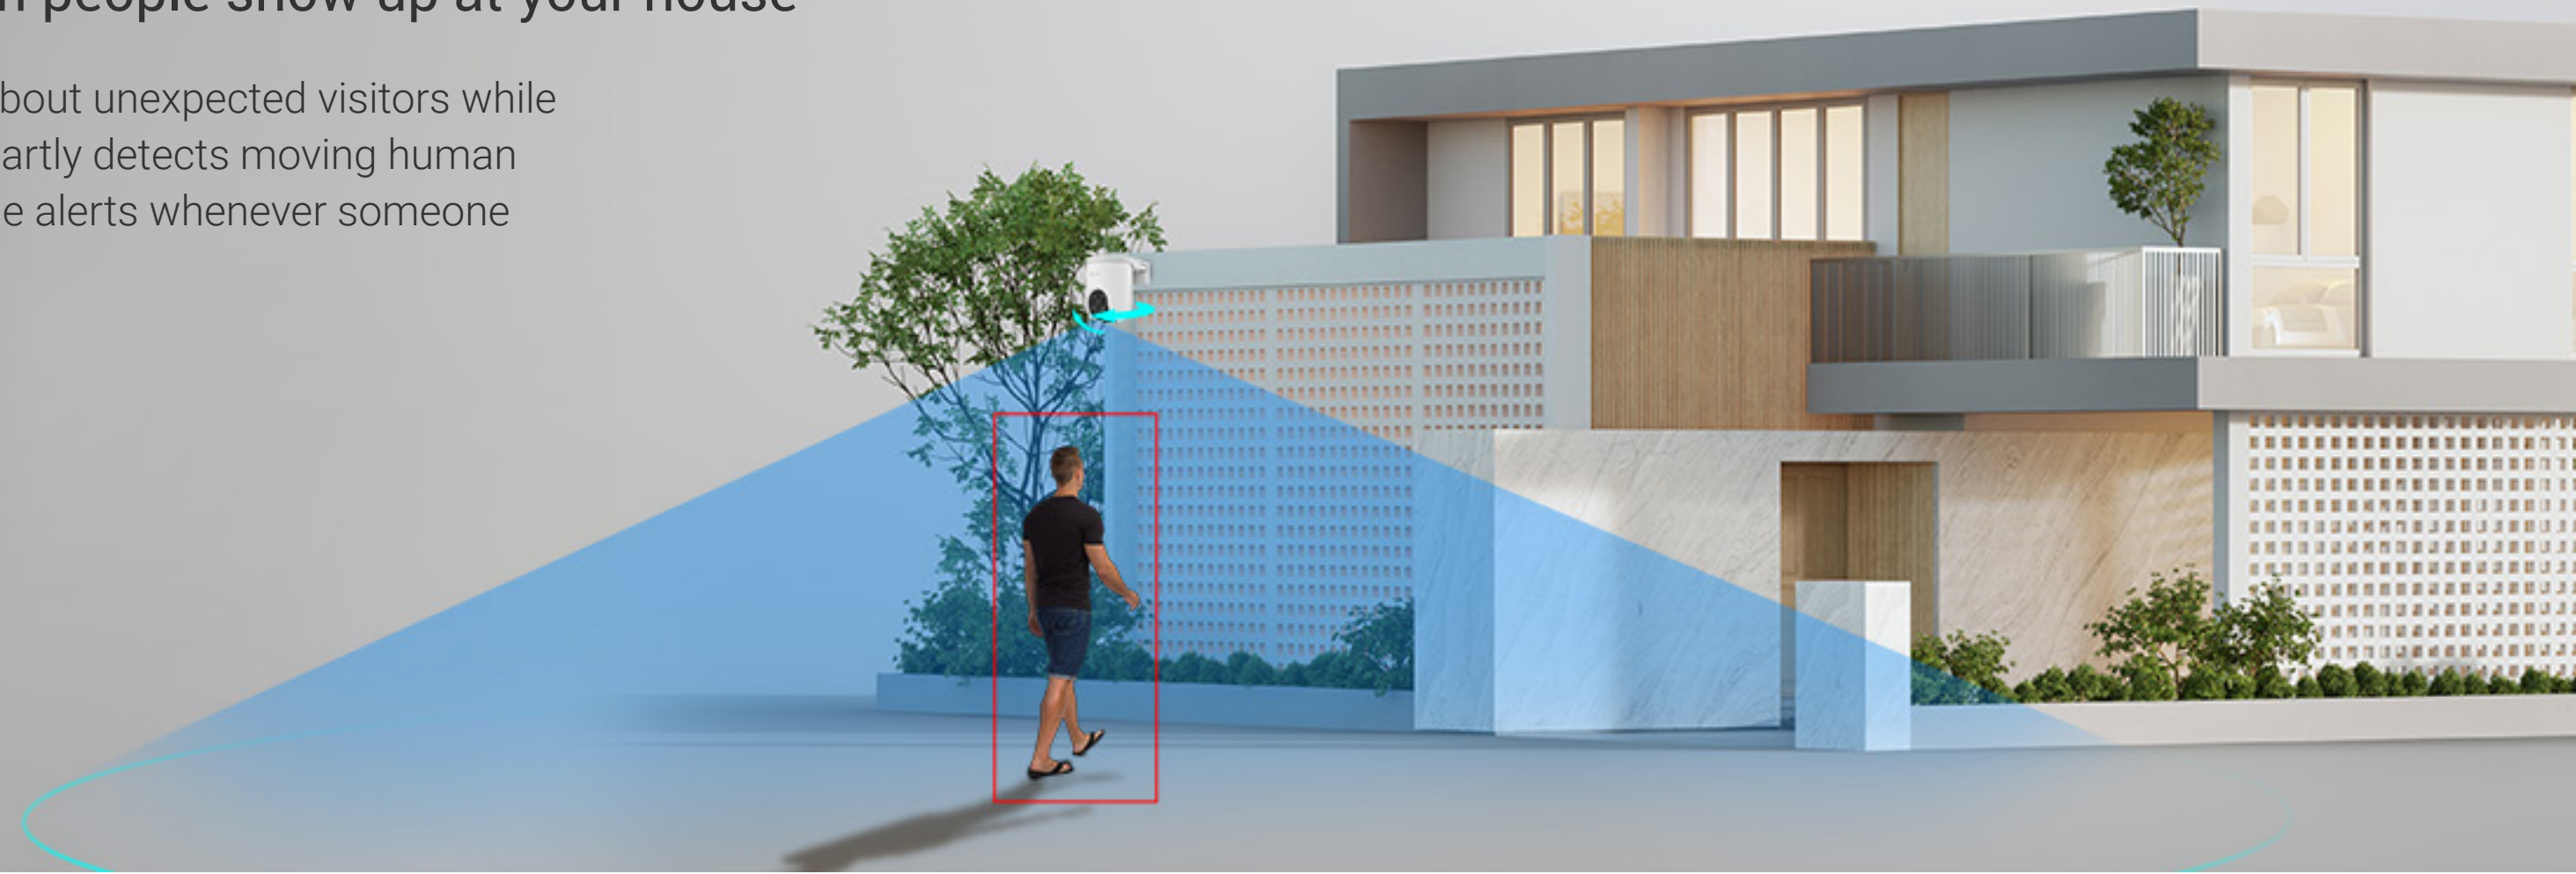

 Two-Way Talk

 H.265 Video Compression²

 Smart Integration with Google Assistant & Amazon Alexa³

 Supports MicroSD Card (Up to 512 GB) & EZVIZ CloudPlay Storage⁴

See every detail, secure every angle

Whether you need to keep tabs on the backyard or securing your garage, the H8c Pro 2K stands out for its sharp clarity and wide coverage. Its crisp 2K resolution brings scenes to life in rich detail. Coupled with the motorized camera design, it leaves far fewer corners unchecked for more comprehensive monitoring.

Know immediately when people show up at your house

No more guessing or worrying about unexpected visitors while you're away. The H8c Pro 2K smartly detects moving human shapes, and sends instant mobile alerts whenever someone enters your home area.

AI-Powered Human Shape Detection

Customizable Detection Zone

No Subscription Fee

Detect and follow important activities

Keep every moment in focus with the H8c Pro 2K. Now you will hardly miss an event of interest – once this smart camera detects a walking person, it will automatically lock on the person and smoothly rotate its lens to keep the action in the picture.

One click return to the preset location

You can use the EZVIZ App to set up 12 most frequently used vision spots, so that the H8c Pro 2K adeptly navigates back to your preferred viewing angle with just one click.