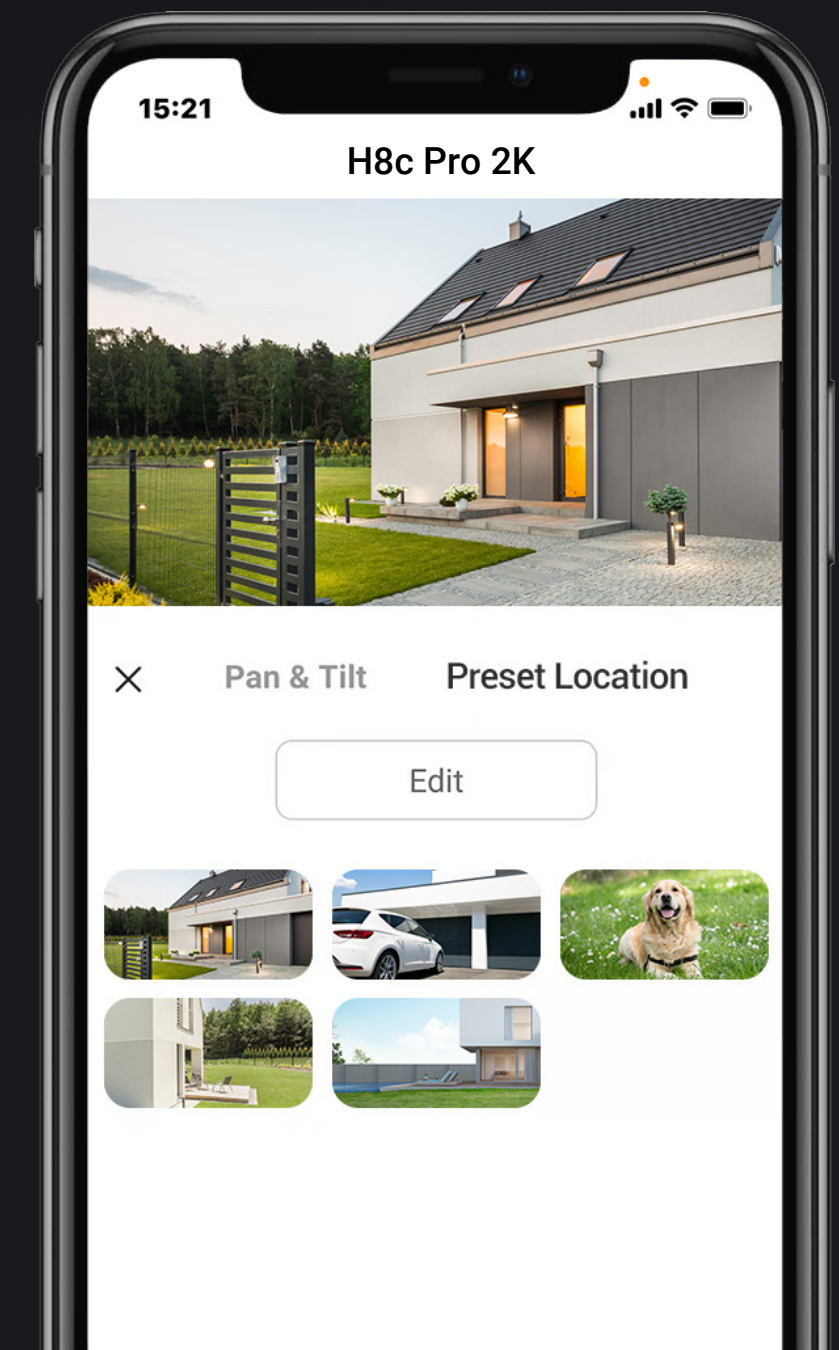

Know immediately when people show up at your house

No more guessing or worrying about unexpected visitors while you're away. The H8c Pro 2K smartly detects moving human shapes, and sends instant mobile alerts whenever someone enters your home area.

AI-Powered Human Shape Detection

Customizable Detection Zone

No Subscription Fee

Detect and follow important activities

Keep every moment in focus with the H8c Pro 2K. Now you will hardly miss an event of interest – once this smart camera detects a walking person, it will automatically lock on the person and smoothly rotate its lens to keep the action in the picture.

One click return to the preset location

You can use the EZVIZ App to set up 12 most frequently used vision spots, so that the H8c Pro 2K adeptly navigates back to your preferred viewing angle with just one click.

Front Gate

Garage

Backyard

Designed to make protection last all night

01 *Impressive, far-reaching night vision*

The H8c Pro 2K camera ensures that no one sneaks in under the cover of darkness. It helps you see far enough to know what's going on around your home.