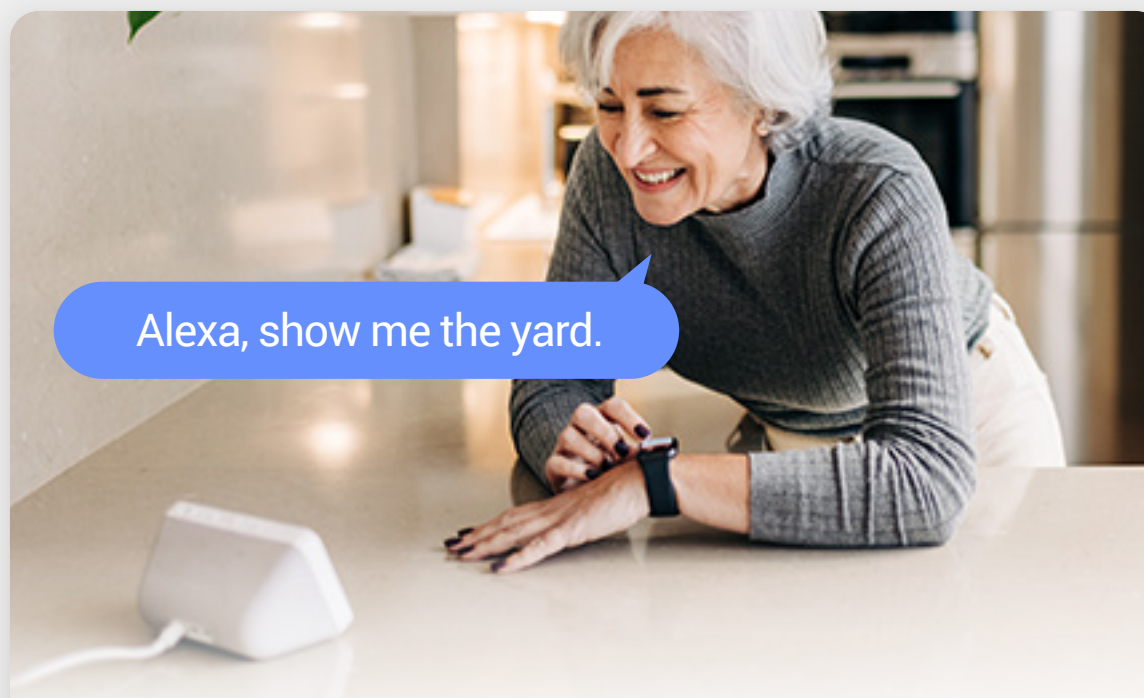

Control with your voice, hands-free

The camera can integrate with your existing voice assistants. You can pull up the video feed by simply saying "Alexa" or "Hey Google".³