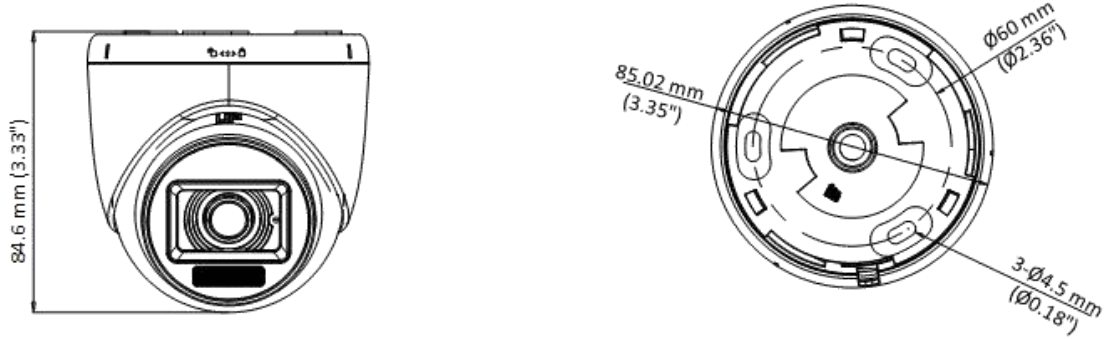

## ▪ Specification

Camera	
Image Sensor	4K CMOS
Max. Resolution	3840 (H) × 2160 (V)
Min. Illumination	0.01 Lux @ (F1.6, AGC ON), 0 Lux with IR
Shutter Time	PAL: 1/12.5 s to 1/50, 000 s NTSC: 1/15 s to 1/50, 000 s
Day & Night	ICR
Angle Adjustment	Pan: 0 to 360°, Tilt: 0 to 75°, Rotation: 0 to 360°
Signal System	PAL/NTSC
Lens	
Lens Type	2.8 mm and 3.6 mm fixed focal lens
Focal Length & FOV	2.8 mm, horizontal FOV: 108°, vertical FOV: 59°, diagonal FOV: 127° 3.6 mm, horizontal FOV: 88°, vertical FOV: 44°, diagonal FOV: 105°
Lens Mount	M12
Illuminator	
Supplement Light Type	White Light,IR
Supplement Light Range	IR : Up to 20 m White Light : Up to 20 m
Image	
Image Settings	Brightness, Sharpness, Smart IR
Frame Rate	TVI: 8 MP @12.5 fps, 8 MP @15 fps, 4 MP @25 fps, 4 MP @30fps, 2 MP @25 fps, 2 MP @30 fps AHD: 8MP@15fps CVI: 8MP@12.5fps, 8MP@15fps CVBS: PAL/NTSC
Day/Night Mode	Auto/Color/BW (Black and White)
Wide Dynamic Range (WDR)	Digital WDR
Image Enhancement	DWDR/BLC/HLC/Global
White Balance	Auto/Manual
AGC	Yes
Interface	
Video Output	Switchable TVI/AHD/CVI/CVBS
General	
Power	12 VDC ± 25%, 0.33 A, max. 4 W,*You are recommended to use one power adapter to supply the power for one camera.
Material	Plastic
Dimension	84.6 mm × Ø85.02 mm (3.33" × Ø3.35")
Weight	Approx. 160 g (0.35 lb.)
Operating Condition	-40 °C to 60 °C (-40 °F to 140 °F), humidity: 90% or less (non-condensation)
Communication	HIKVISION-C
Language	English

## ▪ Available Model

DS-2CE76U0T-LPF(2.8mm)

DS-2CE76U0T-LPF(3.6mm)

▪ **Dimension**

▪ **Accessory**

▪ **Optional**

DS-1272ZJ-110-TRS Wall mount	DS-1275ZJ-SUS Vertical pole mount	DS-1276ZJ-SUS Corner mount	DS-1280ZJ-XS Junction box
			
			