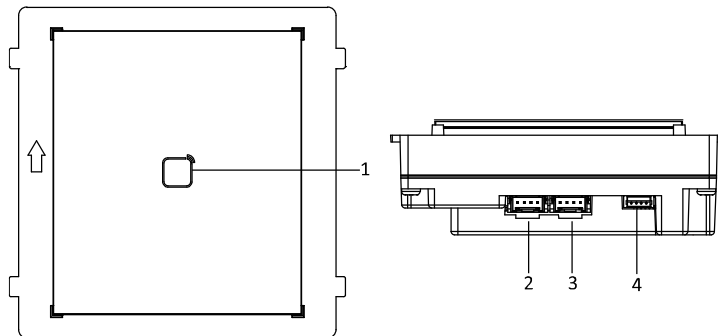

Specification

Model	DS-KD-M		DS-KD-E
System parameters	Processor	Embedded MCU Processor	
	Internal card reader	Built-in Card Reader	
Interfaces	Module-connecting	2(1 Input, 1 Output)	
General	Card type	Mifare Card	EM Card
	DIP switch	8	
	Power input	12 VDC(Powered by the other module)	
	Power output	12 VDC(Powered for the other module)	
	Power consumption	≤2 W	
	Working temperature	-40° C to +60° C(-40° F to 140° F)	
	Working humidity	10% to 95%	
	IP protection level	IP65	
	Installation	Flush Mounting, Surface Mounting	
	Dimensions (L × W × H)	98.5 mm × 100 mm × 33.7 mm (3.87" × 3.95" × 1.33")	

Appearance and Interface

No.	Description
1	Card Reading Area
2	Module-connecting Interface(output)
3	Module-connecting Interface(input)
4	Debug Port