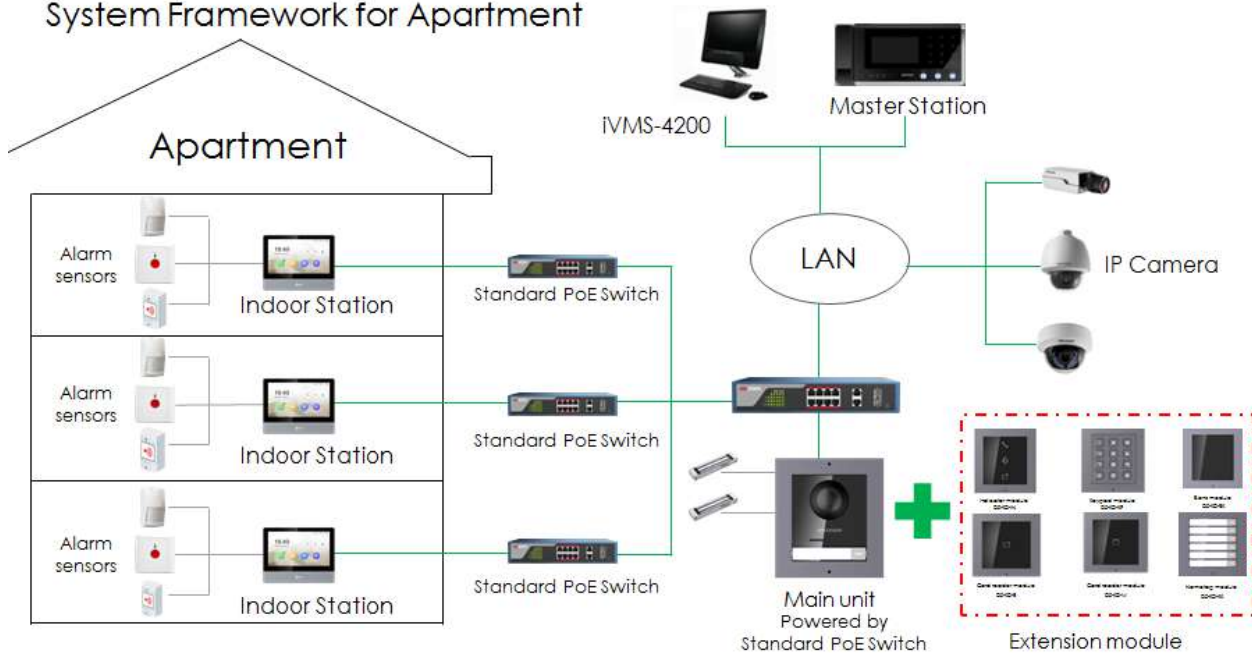

DS-KD-M/E Card Reader Module

Key Feature

- Supports unlock the door via swiping cards
- Supports issuing cards
- Backlight compensation
- Easy to and extend

Available Model

DS-KD-M (13.56 MHz)

DS-KD-E (125 KHz)

Specification

Model	DS-KD-M		DS-KD-E
System parameters	Processor	Embedded MCU Processor	
	Internal card reader	Built-in Card Reader	
Interfaces	Module-connecting	2(1 Input, 1 Output)	
General	Card type	Mifare Card	EM Card
	DIP switch	8	
	Power input	12 VDC(Powered by the other module)	
	Power output	12 VDC(Powered for the other module)	
	Power consumption	≤2 W	
	Working temperature	-40° C to +60° C(-40° F to 140° F)	
	Working humidity	10% to 95%	
	IP protection level	IP65	
	Installation	Flush Mounting, Surface Mounting	
	Dimensions (L × W × H)	98.5 mm × 100 mm × 33.7 mm (3.87" × 3.95" × 1.33")	

Appearance and Interface

No.	Description
1	Card Reading Area
2	Module-connecting Interface(output)
3	Module-connecting Interface(input)
4	Debug Port

Typical Application

System Framework for Apartment

Distributed by