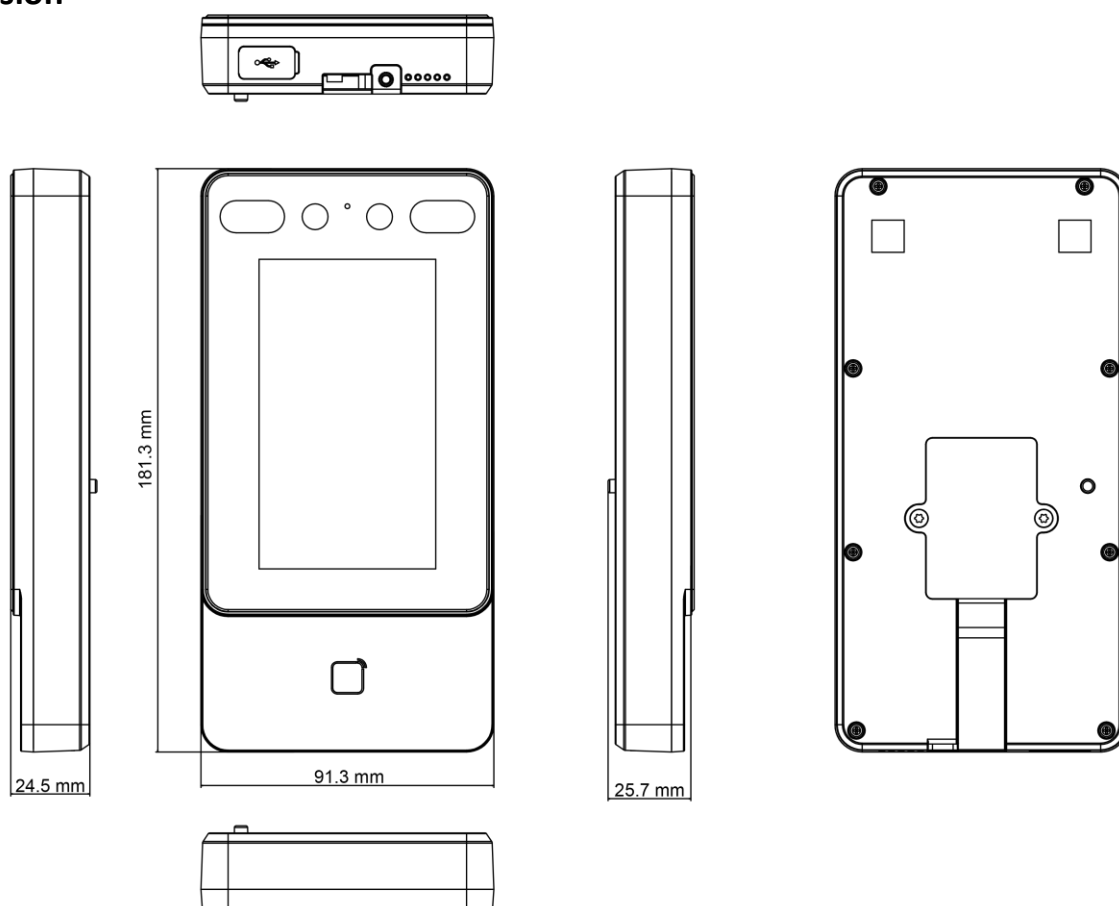

Dimensions	91.3 mm × 181.3 mm × 25.7 mm (3.59" × 7.14" × 1.01")
Application environment	Indoor
Installation	Wall Mounting; Base Mounting
Protective level	IP65
Language	English, Spanish (South America), Arabic, Thai, Indonesian, Russian, Vietnamese, Portuguese (Brazil), Korean; Japanese
Weight	Gross weight: 0.93 kg (2.05 lbs) Net weight: 0.36 kg (0.79 lbs)

▪ **Available Model**

DS-K1T342EX

▪ **Dimension**