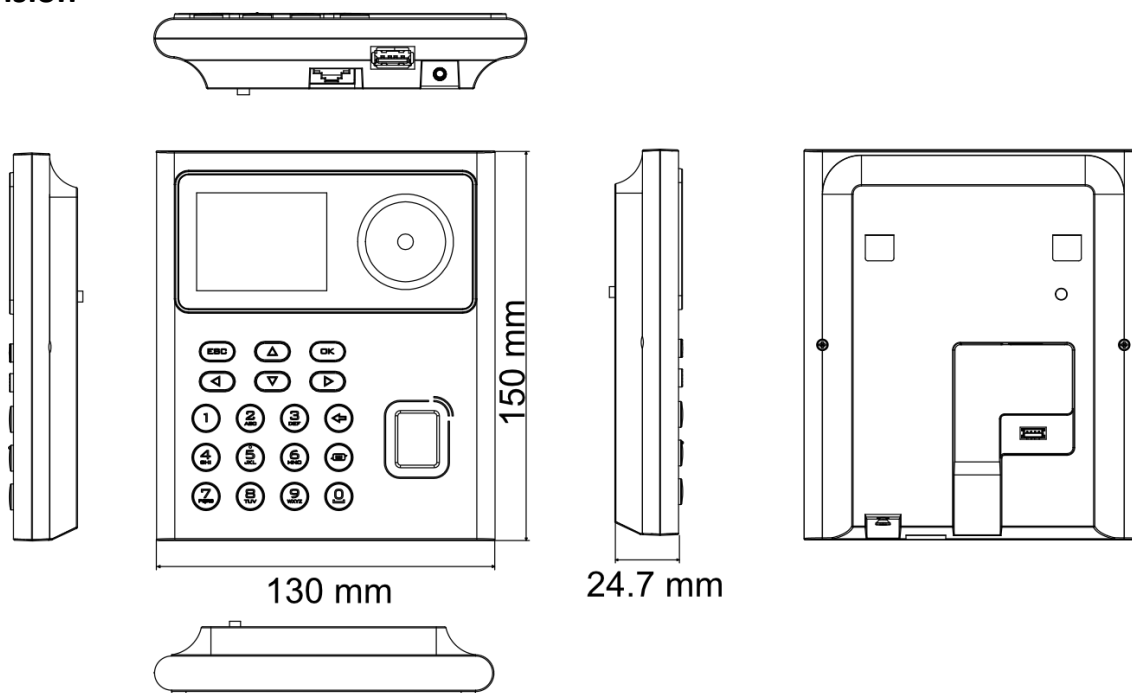

Language

English, Spanish (South America), Arabic, Thai, Indonesian, Russian, Vietnamese,
Portuguese (Brazil), Korean, Japanese

▪ Available Model

DS-K1T320EFX

▪ Dimension