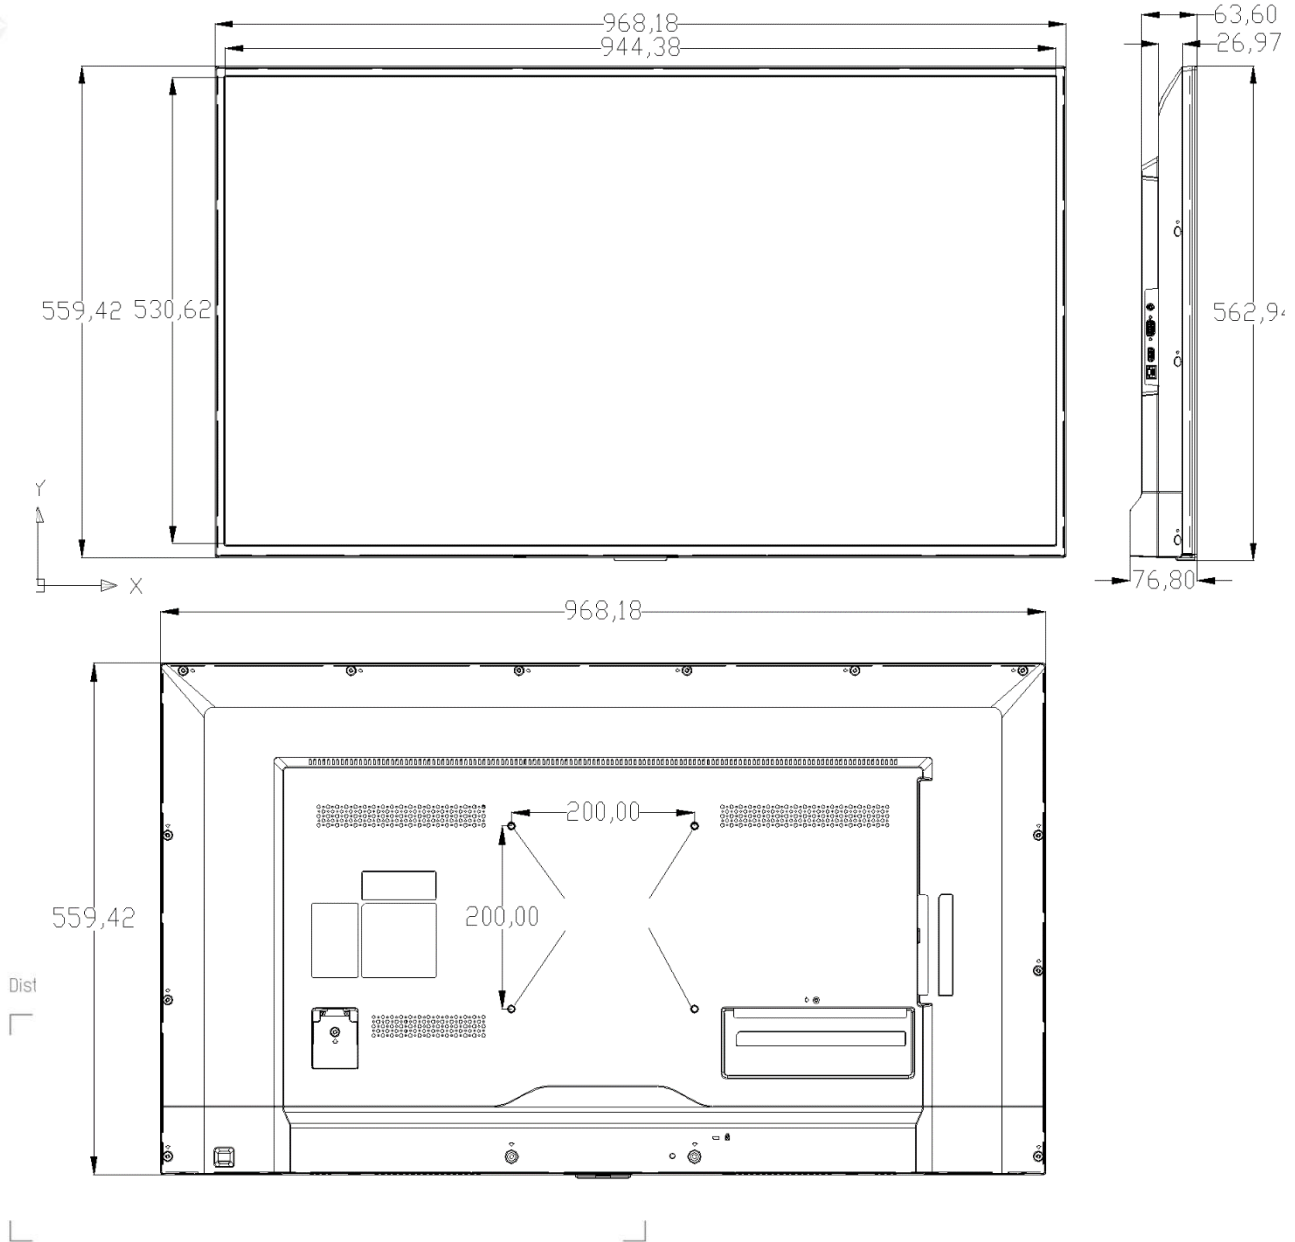

Dimensions (unit: mm)

Headquarters

No.555 Qianmo Road, Binjiang District,
Hangzhou 310051, China
T +86-571-8807-5998
overseasbusiness@hikvision.com

Hikvision USA
T +1-909-895-0400
sales.usa@hikvision.com

Hikvision Europe
T +31-23-55-42-770
info.eu@hikvision.com

Hikvision Middle East
T +971-4-8816086
salesme@hikvision.com

Hikvision Russia
T +7-495-669-67-99
saleru@hikvision.com

Hikvision India
T +91-22-28469900
sales@pramahikvision.com

Hikvision Italy
T +39-0438-6902
info.it@hikvision.com

Hikvision France
T +33(0)1-85-330-450
info.fr@hikvision.com

Hikvision Spain
T +34-91-737-16-55
info.es@hikvision.com

Hikvision Poland
T +48-22-460-01-50
poland@hikvision.com

Hikvision UK
T +01628-902140
support.uk@hikvision.com

Hikvision Singapore
T +65-6684-4718
sg@hikvision.com

Hikvision Oceania
T +61-2-8599-4233
salesau@hikvision.com

Hikvision Canada
T +1-909-895-0400
sales.usa@hikvision.com

Hikvision Korea
T +82-31-731-8841
sales.korea@hikvision.com

Hikvision Brazil
T +55 11 3318-0050
Latam.support@hikvision.com

Hikvision Africa
T +27 (0) 0351172
sale.africa@hikvision.com

Hikvision Hong Kong
T +852-2151-1761