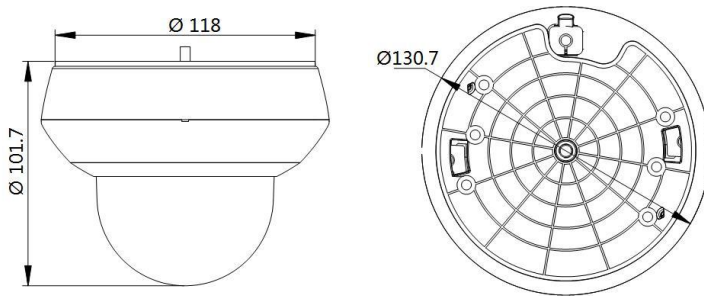

Available Model

DS-2DE2A404IW-DE3(2.8-12MM), 12 VDC & PoE

Dimensions

Unit:mm

Accessories

DS-1294ZJ-PT Wall Mounting Bracket

Distributed by