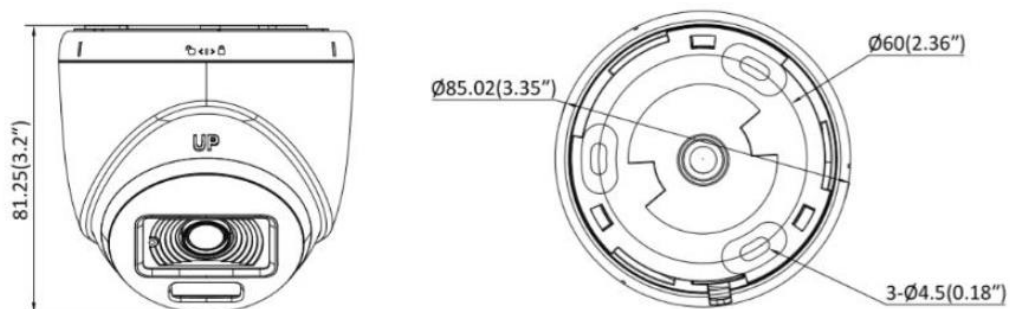

▪ Specification

Camera	
Image Sensor	2 MP CMOS
Max. Resolution	1920 (H) × 1080 (V)
Min. Illumination	0.001 Lux @ (F1.0, AGC ON), 0 Lux with white light
Shutter Time	PAL: 1/25 s to 1/50,000 s; NTSC: 1/30 s to 1/50,000 s
Day & Night	ICR
Angle Adjustment	Pan: 0° to 360°, Tilt: 0° to 75°, Rotate: 0° to 360°
Signal System	PAL/NTSC
Lens	
Lens Type	2.8 mm and 3.6 mm fixed focal lens
Focal Length & FOV	2.8 mm, horizontal FOV: 105°, vertical FOV: 56°, diagonal FOV: 126° 3.6 mm, horizontal FOV: 84°, vertical FOV: 46°, diagonal FOV: 98°
Lens Mount	M12
Illuminator	
Supplement Light Type	IR, White Light
Supplement Light Range	IR: Up to 20 m, White Light: Up to 20 m
Smart Supplement Light	Yes
Image	
Image Parameters Switch	STD/HIGH-SAT/HIGHLIGHT
Image Settings	Brightness, Sharpness, Anti-banding, AGC
Frame Rate	TVI: 1080p @25 fps/30 fps CVI: 1080p @25 fps/30 fps AHD: 1080p @25 fps/30 fps CVBS: PAL/NTSC
Day/Night Mode	Auto/Color/BW (Black and White)
Wide Dynamic Range (WDR)	Digital WDR
Noise Reduction	3D DNR/2D DNR
Image Enhancement	DWDR, BLC, HLC, Global
White Balance	Auto, Manual
Interface	
Video Output	Switchable TVI/AHD/CVI/CVBS
General	
Material	Plastic
Power	12 VDC ± 25%, max. 2.9 W, *You are recommended to use one power adapter to supply the power for one camera.
Dimension	Ø85.02 mm × 81.25 mm (Ø3.35" × 3.2")
Weight	Approx. 155 g (0.34 lb.)
Operating Condition	-40 °C to 60 °C (-40 °F to 140 °F). Humidity 90% or less (non-condensing)
Communication	HIKVISION-C
Language	English

▪ **Available Model**

DS-2CE70DF0T-LPFS(2.8mm)

DS-2CE70DF0T-LPFS(3.6mm)

▪ **Dimension**

Unit: mm (inch)

▪ **Accessory**

▪ **Optional**

DS-2280ZJ Wall Mount	DS-1280ZJ-XS Junction Box	DS-1272ZJ-110-TRS Wall Mount	DS-1276ZJ-SUS Corner Mount	DS-1275ZJ-SUS Vertical Pole Mount
				