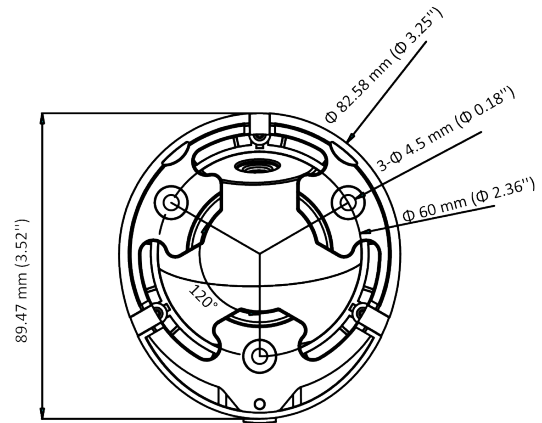

## Specification

Camera	
Image Sensor	2 MP CMOS
Signal System	PAL/NTSC
Resolution	1920 (H) × 1080 (V)
Frame Rate	TVI: 1080P@30fps, 1080P@25fps CVI: 1080P@30fps, 1080P@25fps AHD: 1080P@30fps, 1080P@25fps CVBS: PAL/NTSC
Min. illumination	0.01 Lux@(F1.2, AGC ON), 0 Lux with IR
Shutter Time	PAL: 1/25 s to 1/50, 000 s NTSC: 1/30 s to 1/50, 000 s
Lens	2.8 mm, 3.6 mm, 6 mm fixed lens
Field of View	2.8 mm, horizontal FOV: 106.4°, vertical FOV: 57.9°, diagonal FOV: 124.6° 3.6 mm, horizontal FOV: 79.6°, vertical FOV: 43.5°, diagonal FOV: 93.7° 6 mm, horizontal FOV: 51.9°, vertical FOV: 30°, diagonal FOV: 58.8°
Lens Mount	M12
Day & Night	ICR
WDR (Wide Dynamic Range)	Digital WDR
Angle Adjustment	Pan: 0 to 360°, Tilt: 0 to 75°, Rotation: 0 to 360°
Menu	
Image Mode	STD/HIGH-SAT
AGC	Yes
Day/Night Mode	Auto/Color/BW (Black and White)
White Balance	Auto/Manual
AE (Auto Exposure) Mode	DWDR/BLC/HLC/Global
Noise Reduction	2D DNR
Language	English
Function	Brightness, Sharpness, Smart IR
Interface	
Video Output	Switchable TVI/AHD/CVI/CVBS
General	
Operating Conditions	-40 °C to 60 °C (-40 °F to 140 °F), humidity 90% or less (non-condensing)
Power Supply	12 VDC ± 25%
Power Consumption	Max. 3 W
Protection Level	IP67
Material	Metal
IR Range	Up to 25 m
Communication	HIKVISION-C

General	
Dimensions	89.47 mm × 67.6 mm (3.52" × 2.70")
Weight	Approx. 250 g (0.55 lb.)

**Available Model**

DS-2CE56D0T-IRMF

**Dimension**

**Accessory**

**DS-1272ZJ-110-TRS**  
Wall Mount

**DS-1275ZJ-SUS**  
Vertical Pole Mount