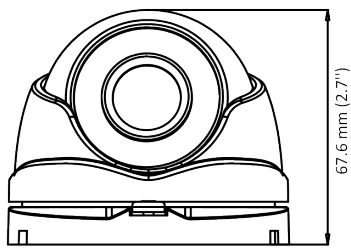

## Specification

Camera	
Image Sensor	2 MP CMOS
Signal System	PAL/NTSC
Resolution	1920 (H) × 1080 (V)
Frame Rate	TVI: 1080P@30fps, 1080P@25fps CVI: 1080P@30fps, 1080P@25fps AHD: 1080P@30fps, 1080P@25fps CVBS: PAL/NTSC
Min. illumination	0.01 Lux@(F1.2, AGC ON), 0 Lux with IR
Shutter Time	PAL: 1/25 s to 1/50, 000 s NTSC: 1/30 s to 1/50, 000 s
Lens	2.8 mm, 3.6 mm, 6 mm fixed lens
Field of View	2.8 mm, horizontal FOV: 106.4°, vertical FOV: 57.9°, diagonal FOV: 124.6° 3.6 mm, horizontal FOV: 79.6°, vertical FOV: 43.5°, diagonal FOV: 93.7° 6 mm, horizontal FOV: 51.9°, vertical FOV: 30°, diagonal FOV: 58.8°
Lens Mount	M12
Day & Night	ICR
WDR (Wide Dynamic Range)	Digital WDR
Angle Adjustment	Pan: 0 to 360°, Tilt: 0 to 75°, Rotation: 0 to 360°
Menu	
Image Mode	STD/HIGH-SAT
AGC	Yes
Day/Night Mode	Auto/Color/BW (Black and White)
White Balance	Auto/Manual
AE (Auto Exposure) Mode	DWDR/BLC/HLC/Global
Noise Reduction	2D DNR
Language	English
Function	Brightness, Sharpness, Smart IR
Interface	
Video Output	Switchable TVI/AHD/CVI/CVBS
General	
Operating Conditions	-40 °C to 60 °C (-40 °F to 140 °F), humidity 90% or less (non-condensing)
Power Supply	12 VDC ± 25%
Power Consumption	Max. 3 W
Protection Level	IP67
Material	Metal
IR Range	Up to 25 m
Communication	HIKVISION-C

General	
Dimensions	89.47 mm × 67.6 mm (3.52" × 2.70")
Weight	Approx. 250 g (0.55 lb.)

**Available Model**

DS-2CE56D0T-IRMF

**Dimension**

**Accessory**

**DS-1272ZJ-110-TRS**  
Wall Mount

**DS-1275ZJ-SUS**  
Vertical Pole Mount