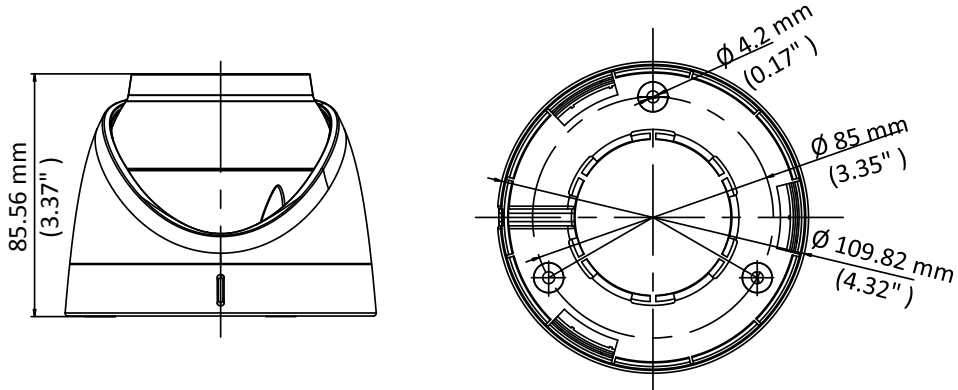

## Specification

<b>Camera</b>	
Image Sensor	2 MP CMOS
Signal System	PAL/NTSC
Resolution	1920 (H) × 1080 (V)
Frame Rate	TVI: 1080p@30fps, 1080p@25fps AHD: 1080p@30fps, 1080p@30fps CVI: 1080p@30fps, 1080p@25fps CVBS: PAL/NTSC
Min. illumination	Color: 0.0008 Lux @ (F1.0, AGC ON), 0 Lux with white light
Shutter Time	PAL: 1/25 s to 1/50, 000 s NTSC: 1/30 s to 1/50, 000 s
Slow Shutter	Max. 16 times
Lens	3.6 mm, 6 mm fixed lens
Field of View	3.6 mm, horizontal FOV: 83.0°, vertical FOV: 44.4°, diagonal FOV: 98.0° 6 mm, horizontal FOV: 51.0°, vertical FOV: 28.5°, diagonal FOV: 58.7°
Lens Mount	M16
Day & Night	Color
WDR (Wide Dynamic Range)	≥120 dB
Angle Adjustment	Pan: 0° to 360°; Tilt: 0° to 75°; Rotate: 0° to 360°
<b>Menu</b>	
White Light	AUTO/OFF
Image Mode	STD/HIGH SAT
AGC	Yes
White Balance	Auto/Manual
AE (Auto Exposure) Mode	WDR/BLC/HLC/Global
Privacy Mask	4 programmable privacy masks
Motion Detection	4 programmable motion areas
Noise Reduction	3D DNR
Language	English
<b>Interface</b>	
Video Output	Switchable TVI/AHD/CVI/CVBS
<b>General</b>	
Operating Conditions	-40 °C to 60 °C (-40 °F to 140 °F), humidity: 90% or less (non-condensing)
Power Supply	12 VDC ±25% <i>*You are recommended to use one power adapter to supply the power for one camera.</i>
Power Consumption	Max. 3 W
Protection Level	IP67
Material	Enclosure: Plastic Main Body: Metal
White Light	Up to 20 m
Communication	HIKVISION-C
Dimensions	Φ 109.82 mm × 85.56 mm (Φ 4.32" × 3.37")
Weight	Approx. 336 g (0.74 lb.)

## Dimension