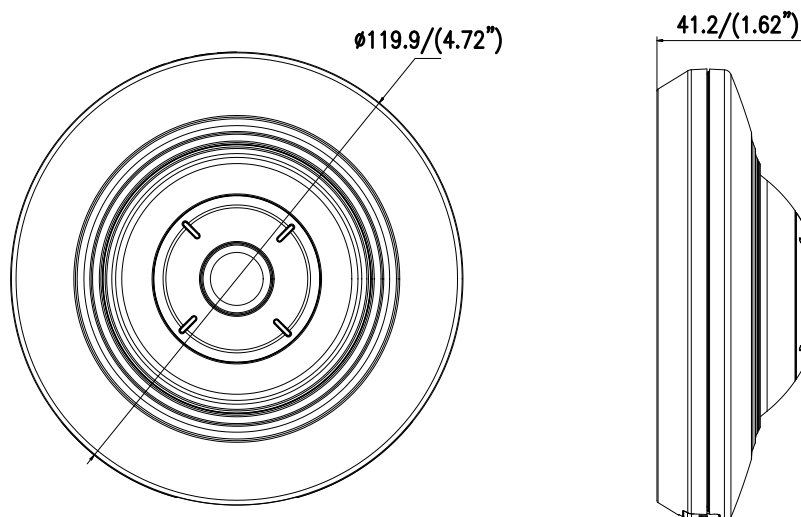

Alarm Trigger	Video tampering alarm, HDD full, HDD error, network disconnected, IP address conflicted, illegal login
Detection	Motion detection, dynamic analysis, intrusion detection, line crossing detection
Protocols	TCP/IP, ICMP, HTTP, HTTPS, FTP, DHCP, DNS, DDNS, RTP, RTSP, RTCP, PPPoE, NTP, UPnP, SMTP, SNMP, IGMP, 802.1X, QoS, IPv6
Standard	ONVIF (PROFILE S, PROFILE G), PSIA, CGI, ISAPI
General Function	One-key reset, anti-flicker, password protection, privacy mask, IP Address filtering, heartbeat, watermark
Interface	
Communication Interface	1 RJ45 10M/100M self-adaptive Ethernet port
Audio (-S)	1 audio input (line in), 1 audio output interface
Alarm (-S)	1 alarm input, 1 alarm output (DC24V, 1A or AC110V, 500mA, max.)
On-board Storage	Built-in microSD/SDHC/SDXC slot, up to 128 G
General	
Operating Conditions	-10 °C to +50 °C (-14 °F to +122 °F), Humidity 95% or less (non-condensing)
Power Supply	DC 12V ± 25%, 2A, 5W PoE(802.3af 36-57V, class 3), 0.4 – 0.7 A, 6.7W
IR Range	Up to 8 m
Dimensions	Φ 119.9 × 41.2 mm (Φ 4.72" × 1.62")
Weight	600 g (1.32 lbs.)

Available Models

DS-2CD2955FWD-I, DS-2CD2955FWD-IS

With -S model: supports 1 audio input, 1 audio output, 1 alarm input, 1 alarm output.

Dimensions

Unit: mm(inch)