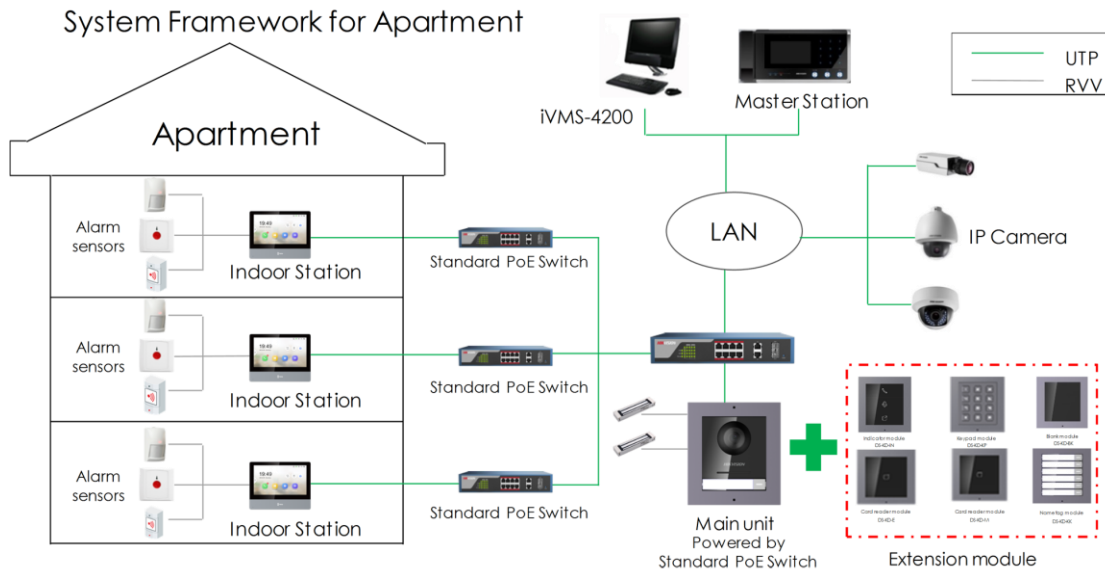

Door Station

- 2 MP HD video intercom function
- Access control function
- Noise suppression and echo cancellation
- H.264 video compression
- Low illumination
- Tampering alarm
- Fisheye camera with IR supplement light
- Supports sub-modules' access (max. 8)
- Nametag customization
- Easy to extend

Specifications

Indoor Station

Model		DS-KH6320-WTE1
System	Memory	128 MB
	Flash	32 MB
	Operation system	Embedded Linux operation system
Display	Display screen	7-inch colorful TFT LCD
	Display resolution	1024 × 600
	Operation method	Capacitive touch screen
Audio	Audio input	Built-in omnidirectional microphone
	Audio output	Built-in loudspeaker
	Audio compression standard	G.711 U
	Audio compression rate	64 Kbps
Network	Audio quality	Noise suppression and echo cancellation
	Wired network	10/100 Mbps self-adaptive network
	Wireless network	Wi-Fi 802.11b/g/n
	Network protocol	TCP/IP、SIP、RTSP
	Network interface	1 RJ-45 10/100 Mbps self-adaptive
	Alarm input	8-ch alarm inputs
	Relay output	2
	TF card	Max to 32 G, SD 2.0 or lower version
	RS-485	1
	General	Power supply
Power consumption		≤ 6 W
Working temperature		-10 °C to 55 °C (14 °F to 131 °F)
Working humidity		10% to 90%
Dimensions (W × H × D)		200 mm × 140 mm × 15.1 mm (7.9" × 5.5" × 0.6")

Door Station

Model		DS-KD8003-IME1
System parameters	Processor	Embedded MCU Processor
	Operation system	Embedded Linux operation system
	Operation method	Physical button
	Video compression standard	H.264
Video parameters	Resolution	Main Stream: 1920 × 1080 Sub Stream: 720 × 480
	BLC	Supported
	DNR	Supported

Typical Application

Physical Interface

Indoor Station

No.	Description	No.	Description
1	Screen	5	TF Card Slot
2	Microphone	6	Alarm Terminal
3	Network Interface	7	Reserved
4	Loudspeaker	8	Power Terminal

Door Station