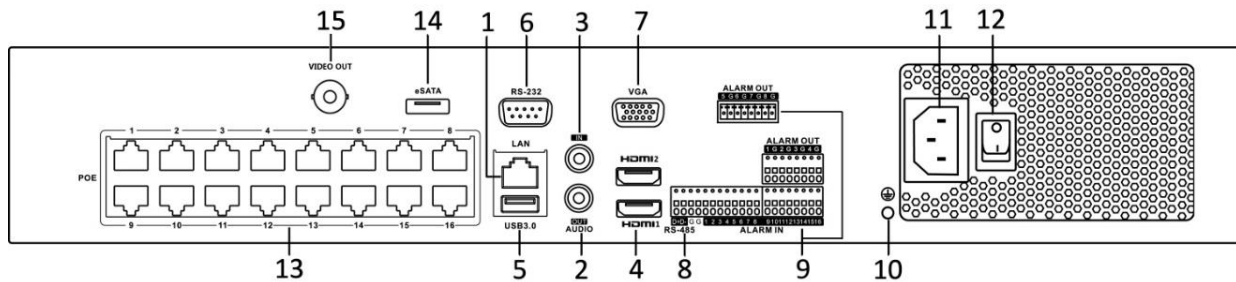

Physical Interfaces

Index	Description	Index	Description
1	LAN Interface	2	AUDIO OUT
3	AUDIO IN	4	HDMI Interface
5	USB 3.0 Interface	6	RS-232 Serial Interface
7	VGA Output (DB9 Connector)	8	RS-485 Serial Interface
9	Controller Port, Alarm In/Alarm Out	10	GND
11	100 to 240 VAC power supply	12	Power Switch
13	Network Interfaces with PoE function	14	eSATA Interface
15	VIDEO OUT