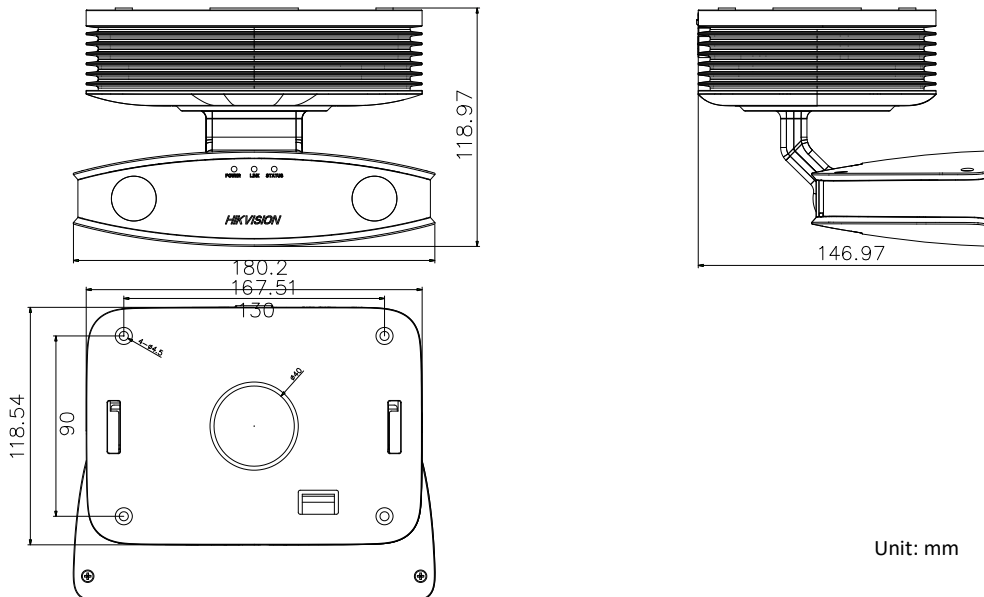

Available Models

iDS-2CD8426G0/B-I(2.8mm), iDS-2CD8426G0/B-I(4mm)

*Power adapter (DS-2FA3616-DZ-HW) and power cord of different standards are available for ordering

Dimensions

Unit: mm

Accessory

Distributed by