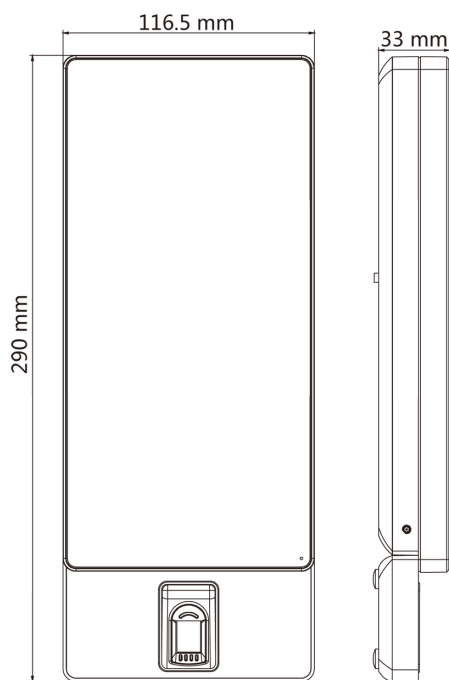

Model	DS-K1T607E	DS-K1T607EF	DS-K1T607MW	DS-K1T607MFW
Working humidity	0 to 90% (No condensing)			
Protection level	IP65			
Tamper	Support			

* Exposing the equipment to direct sun light, low ventilation or heat source such as heater or radiator is forbidden (ignorance can cause fire danger).

* For device with fingerprint module, we suggest that do not install the device outdoors.

Dimensions

With Fingerprint Module