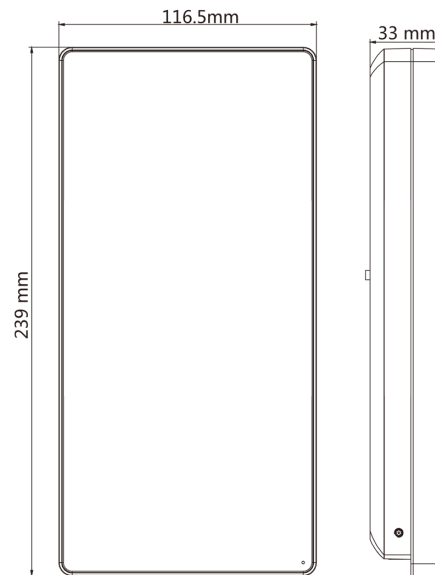

Without Fingerprint Module