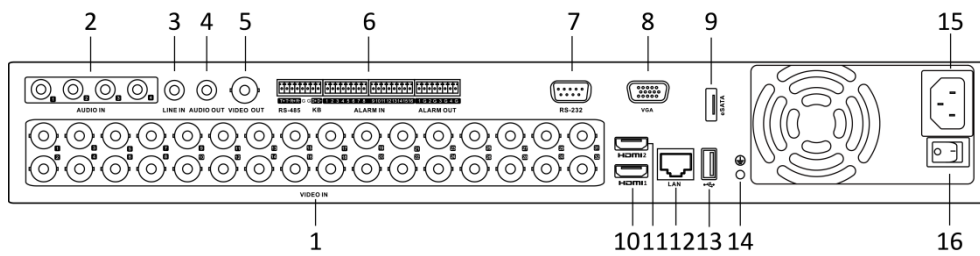

Physical Interfaces

NOTE The rear panel of DS-7324HQHI-K4 provides 24 video input interfaces.

Index	Description	Index	Description
1	VIDEO IN	9	eSATA Interface
2	AUDIO IN, RCA Connector	10	HDMI1 Interface
3	LINE IN	11	HDMI2 Interface
4	AUDIO OUT	12	LAN Network Interface
5	VIDEO OUT	13	USB Interface
6	RS-485 Serial Interface, Keyboard Interface, ALARM IN and ALARM OUT	14	GND
7	RS-232 Serial Interface	15	100 to 240 VAC Power Input
8	VGA Interface	16	Power Switch

Available Models

DS-7324HQHI-K4, DS-7332HQHI-K4

Distributed by

Headquarters

No.555 Qianmo Road, Binjiang District,
Hangzhou 310051, China
T +86-571-8807-5998
overseasbusiness@hikvision.com

Hikvision USA
T +1-909-895-0400
sales.usa@hikvision.com

Hikvision Australia
T +61-2-8599-4233
salesau@hikvision.com

Hikvision India
T +91-22-28469900
sales@pramahikvision.com

Hikvision Canada
T +1-866-200-6690
sales.canada@hikvision.com

Hikvision Thailand
T +662-275-9949
sales.thailand@hikvision.com

Hikvision Europe
T +31-23-5542770
sales.eu@hikvision.com

Hikvision Italy
T +39-0438-6902
info.it@hikvision.com

Hikvision Brazil
T +55 11 3318-0050
Latam.support@hikvision.com

Hikvision Turkey
T +90 [216]521 7070- 7074
sales.tr@hikvision.com

Hikvision Malaysia
T +601-7652-2413
sales.my@hikvision.com

Hikvision UK & Ireland
T +01628-902140
sales.uk@hikvision.com

Hikvision South Africa
Tel: +27 (10) 0351172
sale.africa@hikvision.com

Hikvision France
T +33(0)1-85-330-450
info.fr@hikvision.com

Hikvision Kazakhstan
T +7-727-9730667
nikia.panfilov@hikvision.ru

Hikvision Vietnam
T +84-974270888
sales.vt@hikvision.com

Hikvision UAE
T +971-4-4432090
salesme@hikvision.com

Hikvision Singapore
T +65-6684-4718
sg@hikvision.com

Hikvision Spain
T +34-91-737-16-55
info.es@hikvision.com

Hikvision Tashkent
T +99-87-1238-9438
uzb@hikvision.ru

Hikvision Hong Kong
T +852-2151-1761
info.hk@hikvision.com

Hikvision Russia
T +7-495-669-67-99
sateru@hikvision.com

Hikvision Korea
T +82-[0]31-731-8817
sales.korea@hikvision.com

Hikvision Poland
T +48-22-460-01-50
info.pl@hikvision.com

Hikvision Indonesia
T +62-21-2933759
Sales.Indonesia@hikvision.com

Hikvision Colombia
sales.colombia@hikvision.com