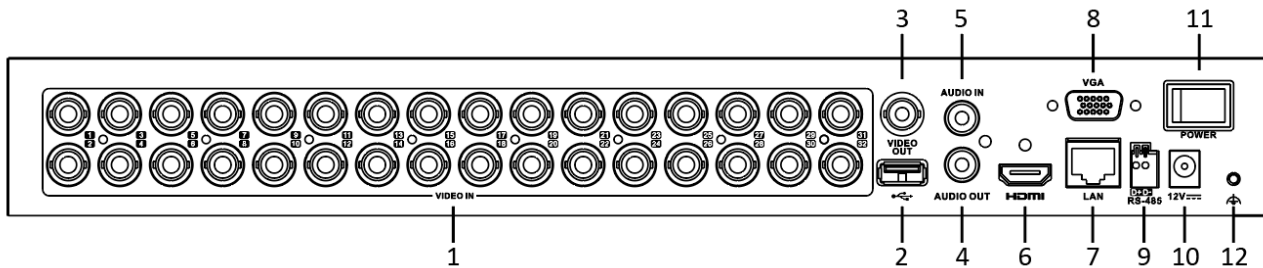

Physical Interface

*: The rear panel of DS-7216/7224HGHI-K2 provides 16/24 video input interfaces.

No.	Description	No.	Description
1	VIDEO IN	7	LAN Network Interface
2	USB Interface	8	VGA Interface
3	VIDEO OUT	9	RS-485 Serial Interface
4	AUDIO OUT, RCA Connector	10	12 VDC Power Input
5	AUDIO IN, RCA Connector	11	Power Switch
6	HDMI Interface	12	GND

Available Model

DS-7216HGHI-K2, DS-7224HGHI-K2, DS-7232HGHI-K2

Distributed by

HIKVISION®

Headquarters

No.555 Qianmo Road, Binjiang District,
Hangzhou 310051, China
T +86-571-8807-5998
overseasbusiness@hikvision.com

Hikvision USA
T +1-909-895-0400
sales.usa@hikvision.com

Hikvision Australia
T +61-2-8599-4233
salesau@hikvision.com

Hikvision India
T +91-22-28469900
sales@pramahikvision.com

Hikvision Canada
T +1-866-200-6690
sales.canada@hikvision.com

Hikvision Thailand
T +662-275-9949
sales.thailand@hikvision.com

Hikvision Europe
T +31-23-5542770
sales.eu@hikvision.com

Hikvision Italy
T +39-0438-6902
info.it@hikvision.com

Hikvision Brazil
T +55 11 3318-0050
Latam.support@hikvision.com

Hikvision Turkey
T +90 (216)521 7070- 7074
sales.tr@hikvision.com

Hikvision Malaysia
T +601-7652-2413
sales.my@hikvision.com

Hikvision UK & Ireland
T +01628-902140
sales.uk@hikvision.com

Hikvision South Africa
Tel: +27 (10) 0351172
sale.africa@hikvision.com

Hikvision France
T +33(0)1-85-330-450
info.fr@hikvision.com

Hikvision Kazakhstan
T +7-727-9730667
nikia.panfilov@hikvision.ru

Hikvision Vietnam
T +84-974270888
sales.vt@hikvision.com

Hikvision UAE
T +971-4-4432090
salesme@hikvision.com

Hikvision Singapore
T +65-6684-4718
sg@hikvision.com

Hikvision Spain
T +34-91-737-16-55
info.es@hikvision.com

Hikvision Tashkent
T +99-87-1238-9438
uzb@hikvision.ru

Hikvision Hong Kong
T +852-2151-1761
info.hk@hikvision.com

Hikvision Russia
T +7-495-669-67-99
saleru@hikvision.com

Hikvision Korea
T +82-(0)31-731-8817
sales.korea@hikvision.com

Hikvision Poland
T +48-22-460-01-50
info.pl@hikvision.com

Hikvision Indonesia
T +62-21-2933759
Sales.Indonesia@hikvision.com

Hikvision Colombia
sales.colombia@hikvision.com