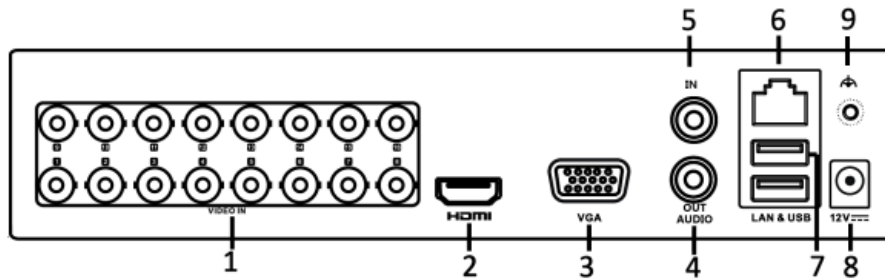

Physical Interface

No.	Description	No.	Description
1	VIDEO IN	6	LAN Network Interface
2	HDMI Interface	7	USB Interface
3	VGA Interface	8	12 VDC Power Input
4	AUDIO OUT	9	GND
5	AUDIO IN