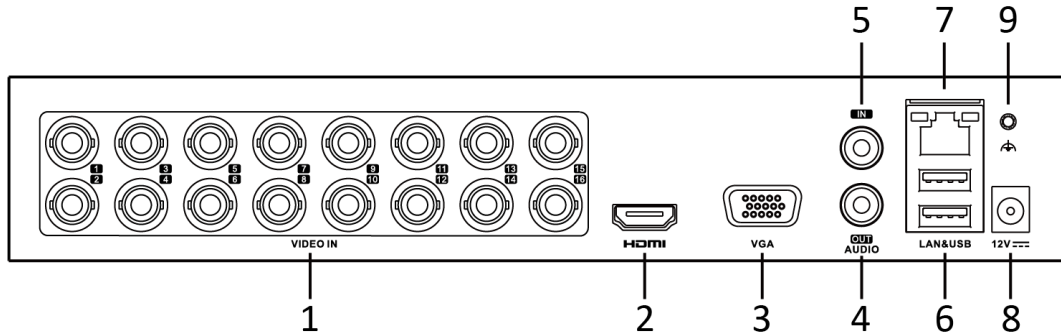

Physical Interface

*: The rear panel of DS-7204/7208HQHI-K1(S) provides 4/8 video input interfaces.

No.	Description	No.	Description
1	VIDEO IN	6	USB Interface
2	HDMI Interface	7	LAN Network Interface
3	VGA Interface	8	Power Input
4	AUDIO OUT, RCA Connector	9	GND
5	AUDIO IN, RCA Connector		

Available Model

DS-7204HQHI-K1(S), DS-7208HQHI-K1(S), DS-7216HQHI-K1(S)

Distributed by

Headquarters

No.555 Qianmo Road, Binjiang District,
Hangzhou 310051, China
T +86-571-8807-5998
overseasbusiness@hikvision.com

Hikvision USA
T +1-909-895-0400
sales.usa@hikvision.com

Hikvision Australia
T +61-2-8599-4233
salesau@hikvision.com

Hikvision India
T +91-22-28469900
sales@pramahikvision.com

Hikvision Canada
T +1-866-200-6690
sales.canada@hikvision.com

Hikvision Thailand
T +662-275-9949
sales.thailand@hikvision.com

Hikvision Europe
T +31-23-5542770
sales.eu@hikvision.com

Hikvision Italy
T +39-0438-6902
info.it@hikvision.com

Hikvision Brazil
T +55 11 3318-0050
Latam.support@hikvision.com

Hikvision Turkey
T +90 [216]521 7070- 7074
sales.tr@hikvision.com

Hikvision Malaysia
T +601-7652-2413
sales.my@hikvision.com

Hikvision UK & Ireland
T +01628-902140
sales.uk@hikvision.com

Hikvision South Africa
Tel: +27 (10) 0351172
sale.africa@hikvision.com

Hikvision France
T +33(0)1-85-330-450
info.fr@hikvision.com

Hikvision Kazakhstan
T +7-727-9730667
nikia.panfilov@hikvision.ru

Hikvision Vietnam
T +84-974270888
sales.vt@hikvision.com

Hikvision UAE
T +971-4-4432090
salesme@hikvision.com

Hikvision Singapore
T +65-6684-4718
sg@hikvision.com

Hikvision Spain
T +34-91-737-16-55
info.es@hikvision.com

Hikvision Tashkent
T +99-87-1238-9438
uzb@hikvision.ru

Hikvision Hong Kong
T +852-2151-1761
info.hk@hikvision.com

Hikvision Russia
T +7-495-669-67-99
saleru@hikvision.com

Hikvision Korea
T +82-[0]31-731-8817
sales.korea@hikvision.com

Hikvision Poland
T +48-22-460-01-50
info.pl@hikvision.com

Hikvision Indonesia
T +62-21-2933759
Sales.Indonesia@hikvision.com

Hikvision Colombia
sales.colombia@hikvision.com