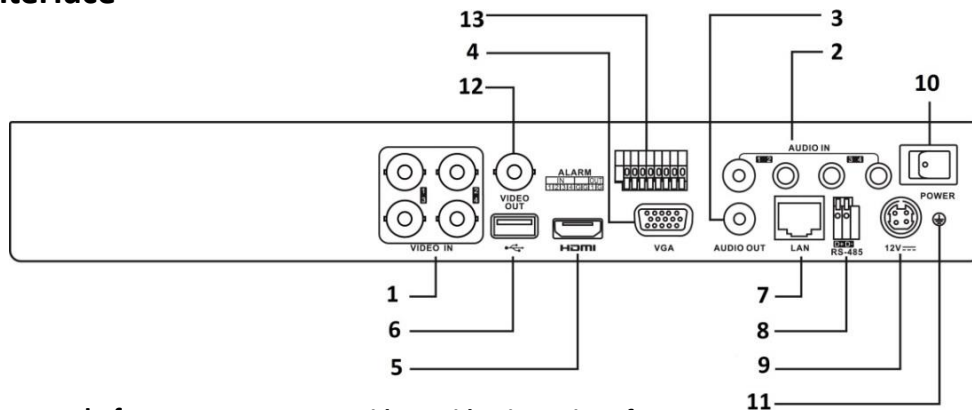

Physical Interface

*: The rear panel of DS-7208HUHI-K1 provides 8 video input interfaces.

No.	Description	No.	Description
1	VIDEO IN	8	RS-485 Serial Interface
2	AUDIO IN, RCA Connector	9	12 VDC Power Input
3	AUDIO OUT, RCA Connector	10	Power Switch
4	VGA Interface	11	GND
5	HDMI Interface	12	VIDEO OUT
6	USB Interface	13	Alarm In/Out
7	LAN Network Interface		

Available Model

DS-7204HUHI-K1, DS-7208HUHI-K1

Distributed by

Headquarters

No.555 Qianmo Road, Binjiang District,
Hangzhou 310051, China
T +86-571-8807-5998
overseasbusiness@hikvision.com

Hikvision USA
T +1-909-895-0400
sales.usa@hikvision.com

Hikvision Australia
T +61-2-8599-4233
salesau@hikvision.com

Hikvision India
T +91-22-28469900
sales@pramahikvision.com

Hikvision Canada
T +1-866-200-6690
sales.canada@hikvision.com

Hikvision Thailand
T +662-275-9949
sales.thailand@hikvision.com

Hikvision Europe
T +31-23-5542770
sales.eu@hikvision.com

Hikvision Italy
T +39-0438-6902
info.it@hikvision.com

Hikvision Brazil
T +55 11 3318-0050
Latam.support@hikvision.com

Hikvision Turkey
T +90 [216]521 7070- 7074
sales.tr@hikvision.com

Hikvision Malaysia
T +601-7652-2413
sales.my@hikvision.com

Hikvision UK & Ireland
T +01628-902140
sales.uk@hikvision.com

Hikvision South Africa
Tel: +27 (10) 0351172
sale.africa@hikvision.com

Hikvision France
T +33(0)1-85-330-450
info.fr@hikvision.com

Hikvision Kazakhstan
T +7-727-9730667
nikia.panfilov@hikvision.ru

Hikvision Vietnam
T +84-974270888
sales.vt@hikvision.com

Hikvision UAE
T +971-4-4432090
salesme@hikvision.com

Hikvision Singapore
T +65-6684-4718
sg@hikvision.com

Hikvision Spain
T +34-91-737-16-55
info.es@hikvision.com

Hikvision Tashkent
T +99-87-1238-9438
uzb@hikvision.ru

Hikvision Hong Kong
T +852-2151-1761
info.hk@hikvision.com

Hikvision Russia
T +7-495-669-67-99
saleru@hikvision.com

Hikvision Korea
T +82-[0]31-731-8817
sales.korea@hikvision.com

Hikvision Poland
T +48-22-460-01-50
info.pl@hikvision.com

Hikvision Indonesia
T +62-21-2933759
Sales.Indonesia@hikvision.com

Hikvision Colombia
sales.colombia@hikvision.com