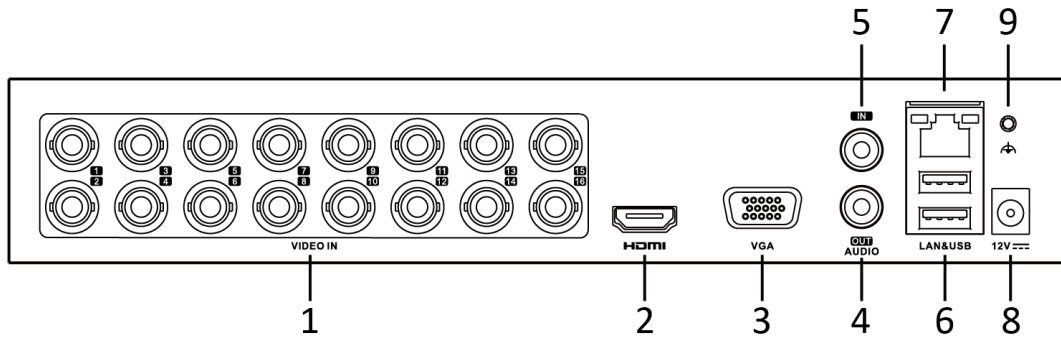

Physical Interface

*: The rear panel of DS-7204/7208HQHI-K1(S) provides 4/8 video input interfaces.

No.	Description	No.	Description
1	VIDEO IN	6	USB Interface
2	HDMI Interface	7	LAN Network Interface
3	VGA Interface	8	Power Input
4	AUDIO OUT, RCA Connector	9	GND
5	AUDIO IN, RCA Connector