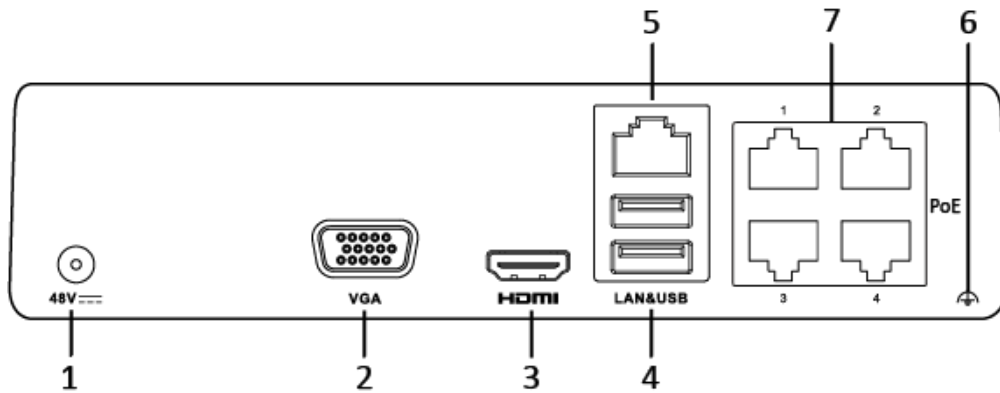

Physical Interfaces

Index	Name	Index	Name
1	Power Supply	5	LAN Network Interface
2	VGA Interface	6	Ground
3	HDMI Interface	7	Network Interfaces with PoE function (4 interfaces for DS-7104NI-Q1/4P and 8 interfaces for DS-7108NI-Q1/8P))
4	USB Interface