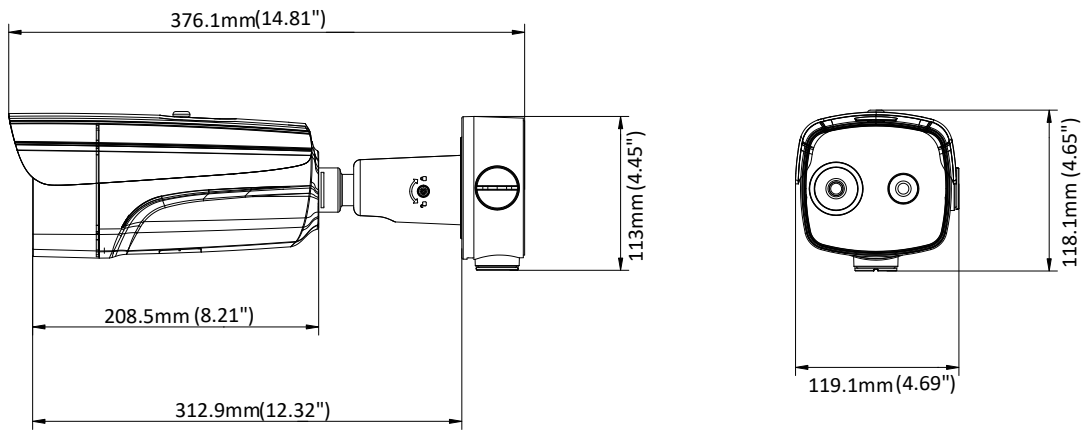

Available Model

DS-2TD2636B-13/P

Dimension