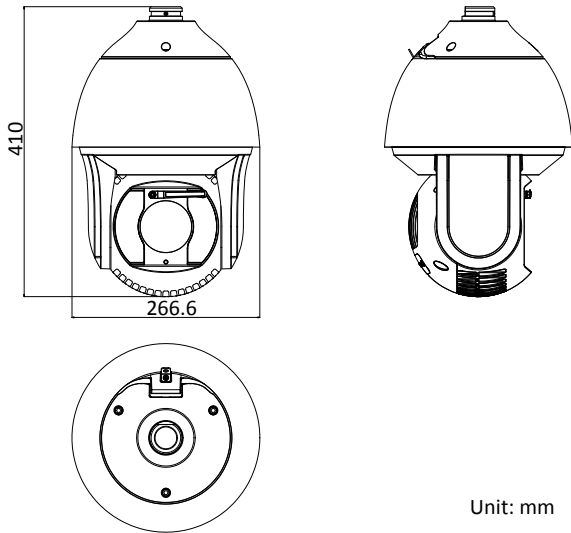

Order Model

DS-2DF8836IX-AEL, without wiper, 24 VAC & Hi-PoE

DS-2DF8836IX-AELW, with wiper, 24 VAC & Hi-PoE

Dimensions

Unit: mm