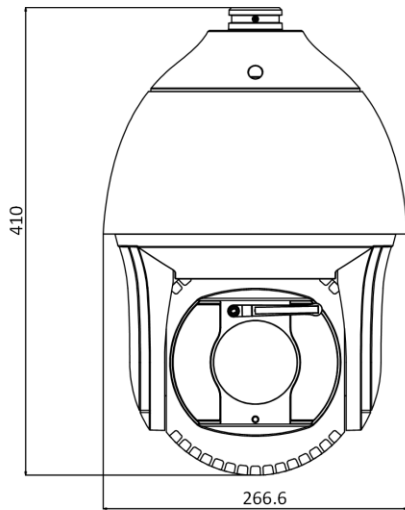

Dimensions

Unit: mm

Accessory

Included

Optional