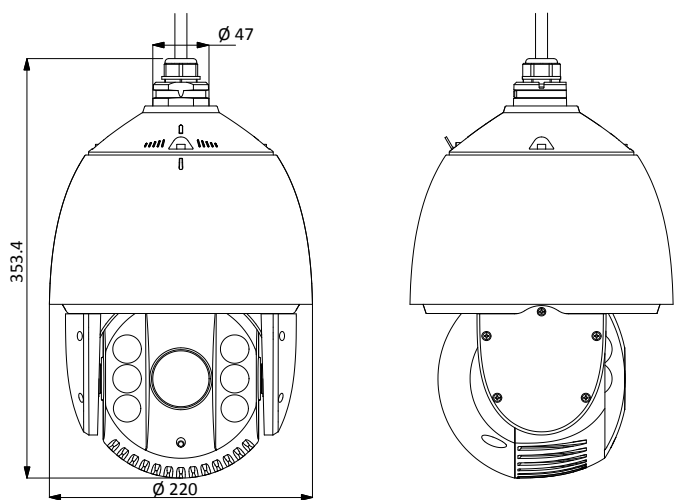

DORI

The DORI (detect, observe, recognize, identify) distance gives the general idea of the camera ability to distinguish persons or objects within its field of view.

It is calculated based on the camera sensor specification and the criteria given by EN 62676-4: 2015.

DORI	Detect	Observe	Recognize	Identify
Definition	25 px/m	63 px/m	125 px/m	250 px/m
Distance (Tele)	1963.6 m (6442.4 ft)	779.2 m (2556.5 ft)	392.7 m (1288.5 ft)	196.4 m (644.2 ft)

Available Model

DS-2DE7232IW-AE, 24 VAC & Hi-PoE

Dimensions

Unit:mm

Accessory

Optional:

DS-1604ZJ
Wall Mount

DS-1602ZJ
Wall Mount

DS-1604ZJ-box
Wall Mount with Junction
Box

DS-1604ZJ-box-pole
Vertical Pole Mount with
Junction Box