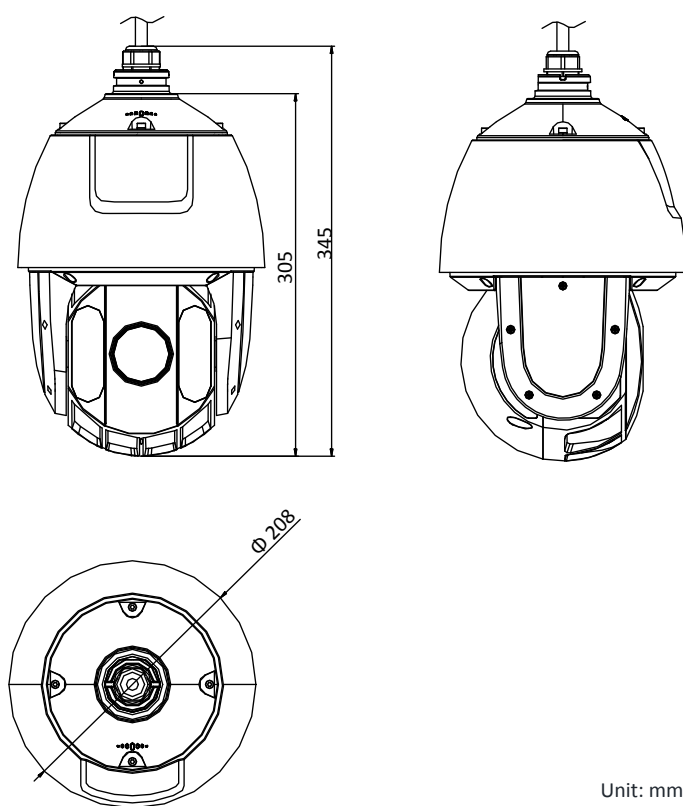

DORI

The DORI (detect, observe, recognize, identify) distance gives the general idea of the camera ability to distinguish persons or objects within its field of view.

It is calculated based on the camera sensor specification and the criteria given by EN 62676-4: 2015.

DORI	Detect	Observe	Recognize	Identify
Definition	25 px/m	63 px/m	125 px/m	250 px/m
Distance (Tele)	1600.0 m (5249.3 ft)	634.9 m (2083.1 ft)	320.0 m (1049.9 ft)	160.0 m (524.9 ft)

Available Model

DS-2DE5225IW-AE, 24 VAC & Hi-PoE

Dimensions

Unit: mm