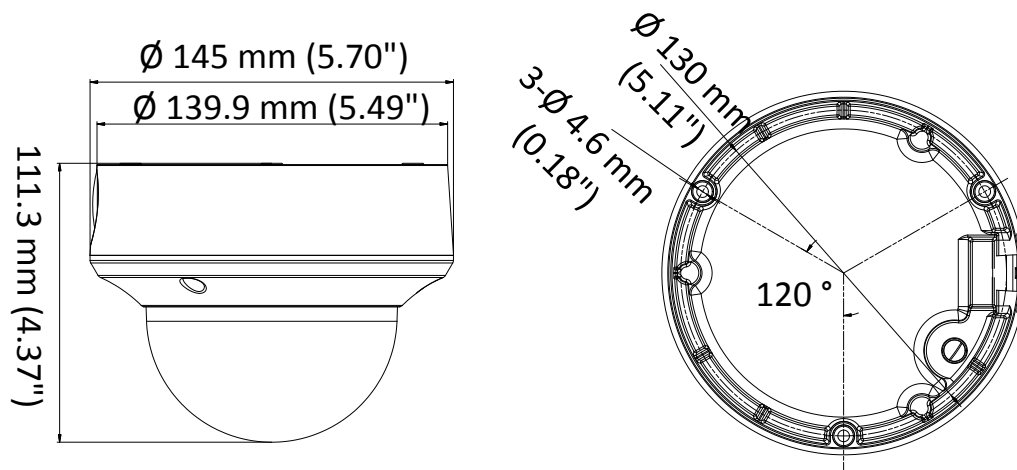

Order Model

DS-2CE5AH0T-VPIT3ZF, DS-2CE5AH0T-AVPIT3ZF

Dimension