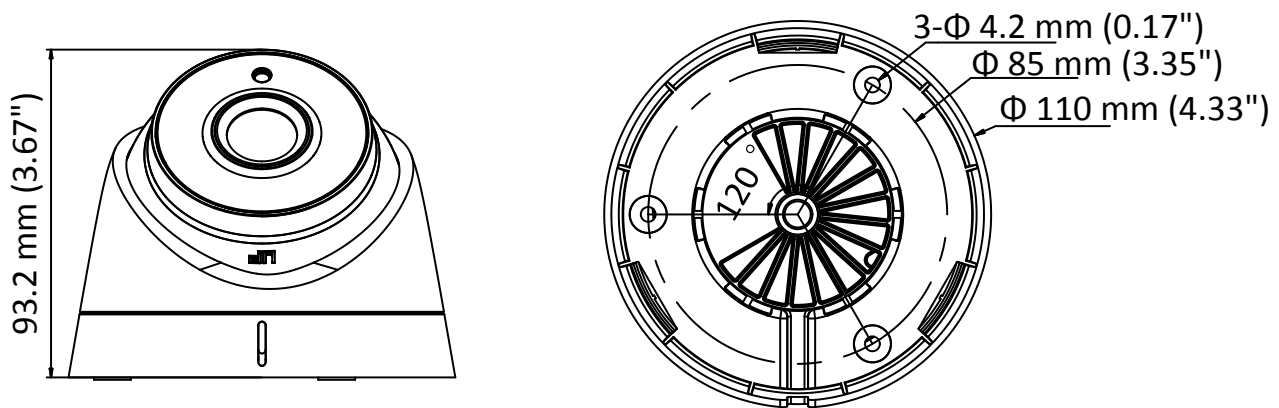

Dimensions

Accessories

Distributed by

Headquarters

No.555 Qianmo Road, Binjiang District,
Hangzhou 310051, China
T +86-571-8807-5998
overseasbusiness@hikvision.com

Hikvision Poland

T +48-22-460-01-50
poland@hikvision.com

Hikvision USA

T +1-909-895-0400
sales.usa@hikvision.com

Hikvision India

T +91-22-28469900
sales@pramahikvision.com

Hikvision UK

T +44-1628-9021-4
support.uk@hikvision.com

Hikvision Europe

T +31-23-5542770
saleseuro@hikvision.com

Hikvision Italy

T +39-0438-6902
info.it@hikvision.com

Hikvision Singapore

T +65-6684-4718
sg@hikvision.com

Hikvision Middle East

T +971-4-8816086
salesme@hikvision.com

Hikvision France

T +33(0)1-85-330-444
info.fr@hikvision.com

Hikvision Oceania

T +61-2-8599-4233
salesau@hikvision.com

Hikvision Russia

T +7-495-669-67-99
saleru@hikvision.com

Hikvision Spain

T +34-91-737-16-55
info.es@hikvision.com

Hikvision Hong Kong

T +852-2151-1761