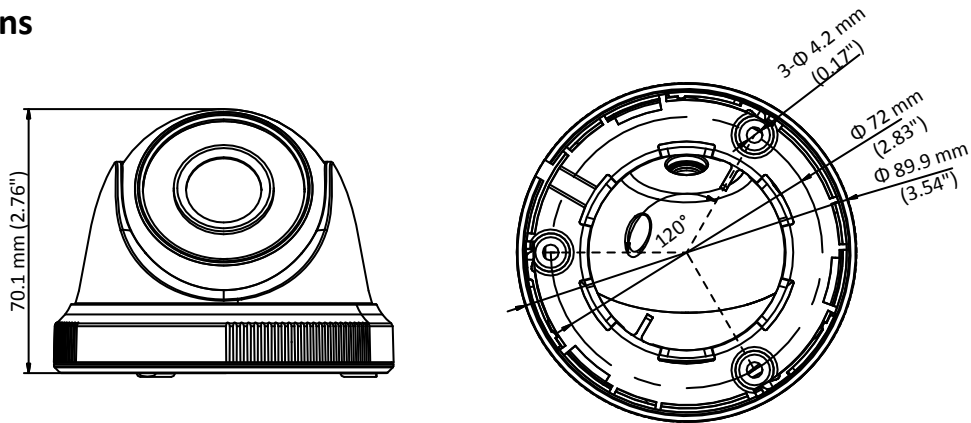

www.hikvision.com

Specifications

Camera	
Image Sensor	2MP CMOS image sensor
Signal System	PAL/NTSC
Frame Rate	PAL: 1080p@25fps NTSC: 1080p@30fps
Resolution	1920 (H) × 1080 (V)
Min. illumination	0.01 Lux @ (F1.2,AGC ON),0 Lux with IR
Shutter Time	1/25 (1/30) s to 1/50,000 s
Lens	3.6 mm, 2.8 mm, 6 mm fixed lens
Horizontal Field of View	103° (2.8 mm), 82.2° (3.6 mm), 54° (6 mm)
Lens Mount	M12
Day & Night	IR cut filter
Angle Adjustment	Pan: 0° to 360°, Tilt: 0° to 75°, Rotation: 0° to 360°
Synchronization	Internal synchronization
Menu	
AGC	Low/middle/high
Day/Night Mode	Smart/color/BW(Black and White)
Backlight Compensation	Yes
DWDR	Yes
Language	English
Functions	Brightness, Sharpness, DNR, Mirror
Interface	
Video Output	1 HD analog output
Switch Button	TVI/AHD/CVI/CVBS
General	
Operating Conditions	-40 °C to 60 °C (-40 °F to 140 °F), Humidity: 90% or less (non-condensation)
Power Supply	12 VDC±15%
Power Consumption	Max. 4 W
Material	Plastic
IR Range	Up to 20 m
Dimension	Φ 89.9 mm × 70.1 mm (3.54" × 2.76")
Weight	Approx. 250 g (0.55 lb.)

Order Model

DS-2CE56DOT-IRPF

Dimensions

Accessories

DS-1272ZJ-110-TRS
Wall Mount

DS-1275ZJ-SUS
Vertical Pole Mount

DS-1276ZJ-SUS
Corner Mount

DS-1H18
Video Balun