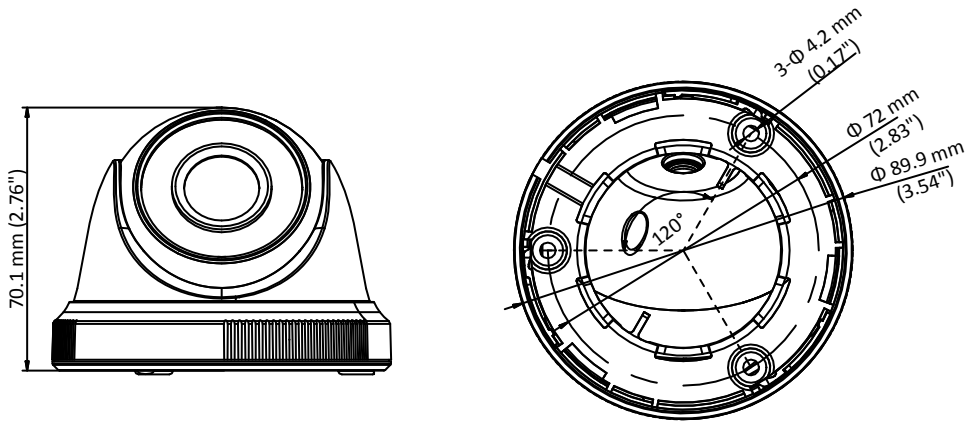

Dimensions

Accessories

Distributed by

Headquarters

No.555 Qianmo Road, Binjiang District,
Hangzhou 310051, China
T +86-571-8807-5998
overseasbusiness@hikvision.com

Hikvision Poland

T +48-22-460-01-50
poland@hikvision.com

Hikvision USA

T +1-909-895-0400
sales.usa@hikvision.com

Hikvision India

T +91-22-28469900
sales@pramahikvision.com

Hikvision UK

T +44-1628-9021-4
support.uk@hikvision.com

Hikvision Europe

T +31-23-5542770
saleseuro@hikvision.com

Hikvision Italy

T +39-0438-6902
info.it@hikvision.com

Hikvision Singapore

T +65-6684-4718
sg@hikvision.com

Hikvision Middle East

T +971-4-8816086
salesme@hikvision.com

Hikvision France

T +33(0)1-85-330-444
info.fr@hikvision.com

Hikvision Oceania

T +61-2-8599-4233
salesau@hikvision.com

Hikvision Russia

T +7-495-669-67-99
saleru@hikvision.com

Hikvision Spain

T +34-91-737-16-55
info.es@hikvision.com

Hikvision Hong Kong

T +852-2151-1761