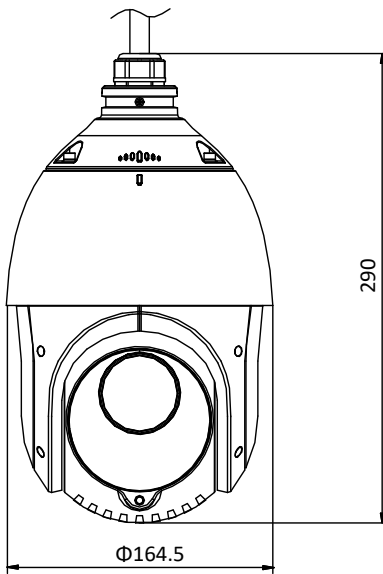

Available Model

DS-2DE4225IW-DE, 12 VDC & PoE+ (802.3 at, class4)

Dimensions

Unit: mm