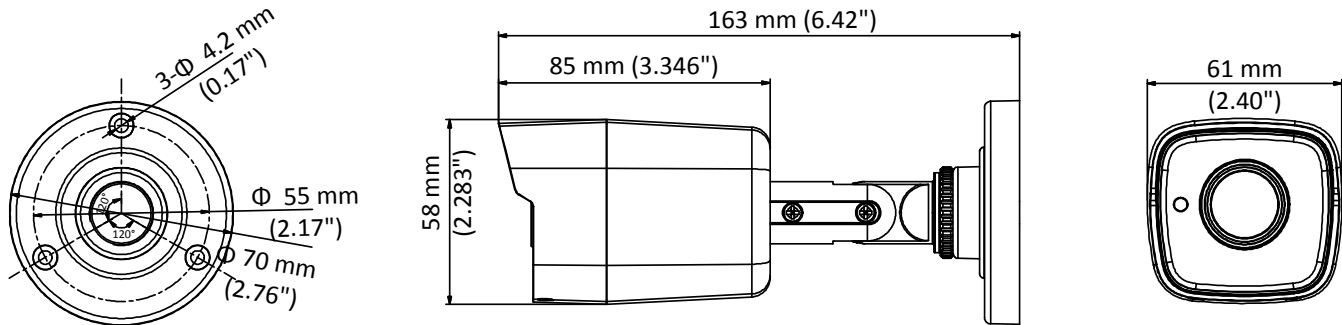

www.hikvision.com

Specification

Camera	
Image Sensor	5 MP CMOS image sensor
Resolution	2560 (H) × 1944 (V)
Min. Illumination	Color: 0.01 Lux @ (F1.2, AGC ON), 0 Lux with IR
Shutter Time	PAL: 1/25 s to 1/50, 000 s NTSC: 1/30 s to 1/50, 000 s
Lens	2.8 mm, 3.6 mm, 6 mm fixed lens
Horizontal Field of View	85.5° (2.8 mm), 80.1° (3.6 mm), 57.1° (6 mm)
Lens Mount	M12
Day & Night	IR cut filter
Angle Adjustment	Pan: 0° to 360°; Tilt: 0° to 180°; Rotate: 0° to 360°
Synchronization	Internal synchronization
Frame Rate	PAL: 5 MP@20fps, 4 MP@25fps, 1080p@25fps NTSC: 5 MP@20fps, 4 MP@30fps, 1080p@30fps
Menu	
AGC	Support
D/N Mode	Auto/Color/BW (Black and White)
White Balance	ATW/MWB
BLC	Support
DWDR (Digital Wide Dynamic Range)	Support
Language	English
Functions	Brightness, Sharpness, DNR , Mirror, Smart IR
Interface	
Video Output	1 HD analog output
Switch Button	TVI/AHD/CVI/CVBS
General	
Operating Conditions	-40 °C to 60 °C (-40 °F to 140 °F), humidity: 90% or less (non-condensation)
Power Supply	12 VDC ±25%
Power Consumption	Max. 4.3 W
Protection Level	IP67
Material	Plastic
IR Range	Up to 20 m
Communication	Up the coax, Protocol: HIKVISION-C (TVI output)
Dimensions	58 mm × 61 mm × 163 mm (2.28" × 2.40" × 6.42")
Weight	Approx. 180 g (0.40 lb.)

Order Model

DS-2CE16H0T-ITPF

Dimension

Accessory

DS-1280ZJ-XS Junction Box

Distributed by

HIKVISION®

Headquarters