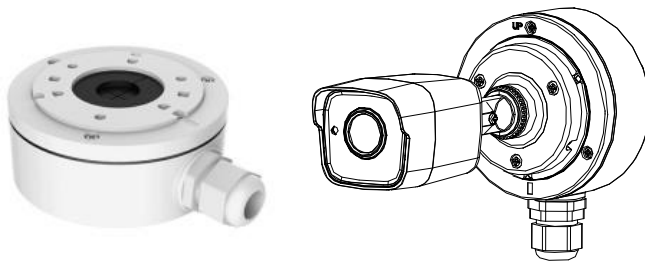

www.hikvision.com

Specification

Camera	
Image Sensor	5 MP CMOS image sensor
Resolution	2560 (H) × 1944 (V)
Min. Illumination	Color: 0.01 Lux @ (F1.2, AGC ON), 0 Lux with IR
Shutter Time	PAL: 1/25 s to 1/50, 000 s NTSC: 1/30 s to 1/50, 000 s
Lens	2.8 mm, 3.6 mm, 6 mm fixed lens
Horizontal Field of View	85.5° (2.8 mm), 80.1° (3.6 mm), 57.1° (6 mm)
Lens Mount	M12
Day & Night	IR cut filter
Angle Adjustment	Pan: 0° to 360°; Tilt: 0° to 180°; Rotate: 0° to 360°
Synchronization	Internal synchronization
Frame Rate	PAL: 5 MP@20fps, 4 MP@25fps, 1080p@25fps NTSC: 5 MP@20fps, 4 MP@30fps, 1080p@30fps
Menu	
AGC	Support
D/N Mode	Auto/Color/BW (Black and White)
White Balance	ATW/MWB
BLC	Support
DWDR (Digital Wide Dynamic Range)	Support
Language	English
Functions	Brightness, Sharpness, DNR , Mirror, Smart IR
Interface	
Video Output	1 HD analog output
Switch Button	TVI/AHD/CVI/CVBS
General	
Operating Conditions	-40 °C to 60 °C (-40 °F to 140 °F), humidity: 90% or less (non-condensation)
Power Supply	12 VDC ±25%
Power Consumption	Max. 4.3 W
Protection Level	IP67
Material	Plastic
IR Range	Up to 20 m
Communication	Up the coax, Protocol: HIKVISION-C (TVI output)
Dimensions	58 mm × 61 mm × 163 mm (2.28" × 2.40" × 6.42")
Weight	Approx. 180 g (0.40 lb.)

Order Model

DS-2CE16H0T-ITPF

Dimension

Accessory

DS-1280ZJ-XS Junction Box

Distributed by

HIKVISION®

Headquarters