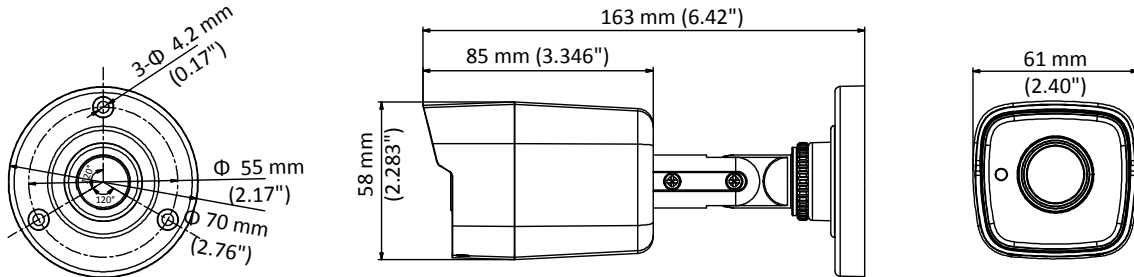

Order Models

DS-2CE16D8T-IT

Dimension

Accessory

Distributed by

HIKVISION®

Headquarters

No.555 Qianmo Road, Binjiang District,
Hangzhou 310051, China
T +86-571-8807-5998
overseasbusiness@hikvision.com

Hikvision USA
T +1-909-895-0400
sales.usa@hikvision.com

Hikvision Italy
T +39-0438-6902
info.it@hikvision.com

Hikvision Singapore
T +65-6684-4718
sg@hikvision.com

Hikvision Africa
T +27 (10) 0351172
sale.africa@hikvision.com

Hikvision Europe
T +31-23-55-42-770
info.eu@hikvision.com

Hikvision France
T +33(0)1-85-330-450
info.fr@hikvision.com

Hikvision Oceania
T +61-2-8599-4233
salesau@hikvision.com

Hikvision Hong Kong
T +852-2151-1761

Hikvision Middle East
T +971-4-8816086
salesme@hikvision.com

Hikvision Spain
T +34-91-737-16-55
info.es@hikvision.com

Hikvision Canada
T +1-909-895-0400
sales.usa@hikvision.com

Hikvision Russia
T +7-495-669-67-99
saleru@hikvision.com

Hikvision Poland
T +48-22-460-01-50
poland@hikvision.com

Hikvision Korea
T +82-31-731-8841
sales.korea@hikvision.com

Hikvision India
T +91-22-28469900
sales@pramahikvision.com

Hikvision UK
T +01628-902140
support.uk@hikvision.com

Hikvision Brazil
T +55 11 3318-0050
Latam.support@hikvision.com