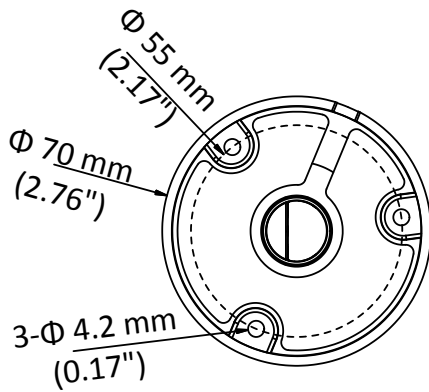

www.hikvision.com

Specifications

Camera	
Image Sensor	1 MP CMOS sensor
Signal System	PAL/NTSC
Effective Pixels	1296 (H) × 732 (V)
Min. Illumination	0.01 Lux@(F1.2, AGC ON),0 Lux with IR
Shutter Time	1/25 (1/30) s to 1/50,000 s
Lens	2.8 mm, 3.6 mm, 6 mm optional
	Field of view: 70.9° (3.6 mm), 92° (2.8mm), 56.7° (6mm)
Lens Mount	M12
Day & Night	ICR
Angle Adjustment	Pan: 0° to 360°, Tilt: 0° to 180°, Rotation: 0° to 360°
Synchronization	Internal synchronization
Video Frame Rate	720p@25fps/720p@30fps
HD Video Output	1 analog HD output
S/N Ratio	>62 dB
General	
Operating Conditions	-40 °C to 60 °C (-40 °F to 140 °F), Humidity 90% or less (non-condensation)
Power Supply	12 V DC ± 15%
Power Consumption	Max. 4 W
Protection Level	IP66
IR Range	Up to 20 m
Dimensions	Φ 70 mm × 154.5 mm (2.76" × 6.08")
Weight	400 g (0.88 lb.)

Order Model

DS-2CE16COT-IRF

Dimensions

Accessories

DS-1280ZJ-XS
Junction Box

DS-1H18
Video Balun

X41T
Camera Tester

Distributed by