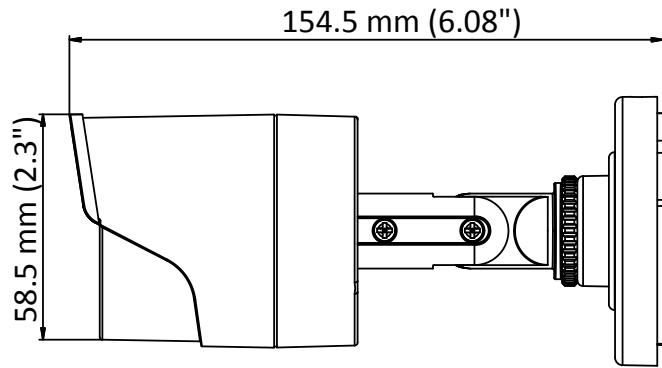

Dimensions

Accessories

Distributed by

Headquarters

No.555 Qianmo Road, Binjiang District,
Hangzhou 310051, China
T +86-571-8807-5998
overseasbusiness@hikvision.com

Hikvision Poland
T +48-22-460-01-50
poland@hikvision.com

Hikvision USA
T +1-909-895-0400
sales.usa@hikvision.com

Hikvision India
T +91-22-28469900
sales@pramahikvision.com

Hikvision UK
T +44-1628-9021-4
support.uk@hikvision.com

Hikvision Europe
T +31-23-5542770
saleseuro@hikvision.com

Hikvision Italy
T +39-0438-6902
info.it@hikvision.com

Hikvision Singapore
T +65-6684-4718
sg@hikvision.com

Hikvision Middle East
T +971-4-8816086
salesme@hikvision.com

Hikvision France
T +33(0)1-85-330-444
info.fr@hikvision.com

Hikvision Oceania
T +61-2-8599-4233
salesau@hikvision.com

Hikvision Russia
T +7-495-669-67-99
saleru@hikvision.com

Hikvision Spain
T +34-91-737-16-55
info.es@hikvision.com

Hikvision Hong Kong
T +852-2151-1761