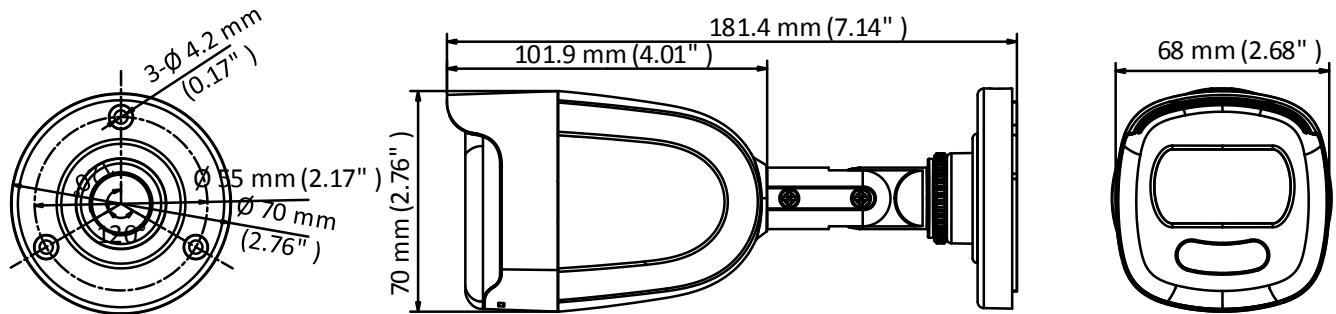

www.hikvision.com

Specification

Camera	
Image Sensor	2 MP CMOS
Signal System	PAL/NTSC
Resolution	1920 (H) × 1080 (V)
Frame Rate	TVI: 1080p@30fps, 1080p@25fps AHD: 1080p@30fps, 1080p@30fps CVI: 1080p@30fps, 1080p@25fps CVBS: PAL/NTSC
Min. illumination	Color: 0.0008 Lux @ (F1.0, AGC ON), 0 Lux with white light
Shutter Time	PAL: 1/25 s to 1/50, 000 s NTSC: 1/30 s to 1/50, 000 s
Slow Shutter	Max. 16 times
Lens	3.6 mm, 6 mm fixed lens
Field of View	3.6 mm, horizontal FOV: 83.0°, vertical FOV: 44.4°, diagonal FOV: 98.0° 6 mm, horizontal FOV: 51.0°, vertical FOV: 28.5°, diagonal FOV: 58.7°
Lens Mount	M16
Day & Night	Color
WDR (Wide Dynamic Range)	≥120 dB
Angle Adjustment	Pan: 0° to 360°; Tilt: 0° to 180°; Rotate: 0° to 360°
Menu	
White Light	AUTO/OFF
Image Mode	STD/HIGH-SAT
AGC	Yes
White Balance	Auto/Manual
AE (Auto Exposure) Mode	WDR/BLC/HLC/Global
Privacy Mask	4 programmable privacy masks
Motion Detection	4 programmable motion areas
Noise Reduction	3D DNR
Language	English
Function	Brightness, Sharpness, Mirror, Smart Light, Defective Pixel Correction
Interface	
Video Output	Switchable TVI/AHD/CVI/CVBS
General	
Operating Conditions	-40 °C to 60 °C (-40 °F to 140 °F), humidity: 90% or less (non-condensing)
Power Supply	12 VDC ±25% <i>*You are recommended to use one power adapter to supply the power for one camera.</i>
Power Consumption	Max. 3 W
Protection Level	IP67
Material	Metal
White Light	Up to 20 m
Communication	HIKVISION-C
Dimensions	181.4 mm × 70 mm × 68 mm (7.14" × 2.75" × 2.68")
Weight	Approx. 390 g (0.86 lb.)

Order Model

DS-2CE10DFT-FC

Dimension

Accessory

DS-1280ZJ-XS

Junction Box

Distributed by

Headquarters