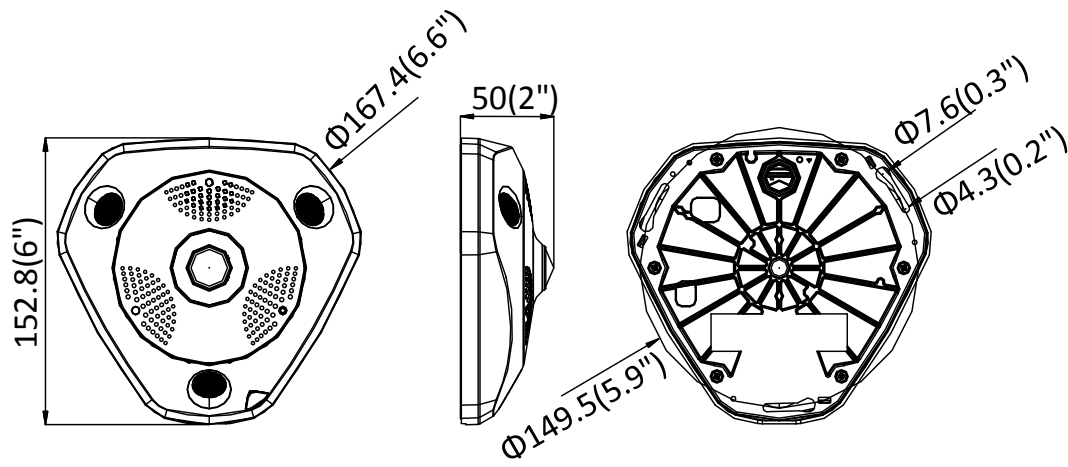

Without -V Model