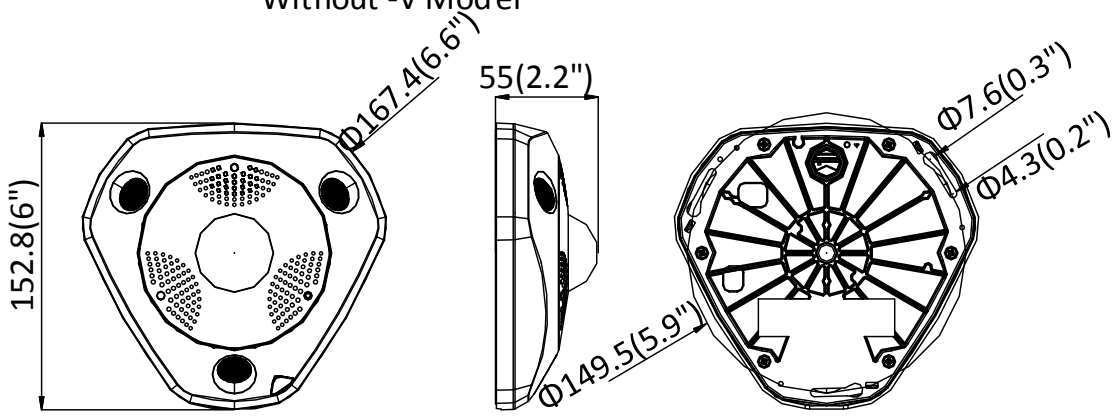

Operating Conditions	-40 °C to +60 °C (-40 °F to +140 °F), Humidity 95% or less (non-condensing)
Power Supply	12 VDC \pm 20%, PoE (802.3at, class 4), -S model: two-core terminal block Without -S model: Φ 5.5 \times 2.1 mm coaxial power plug
Power Consumption	12 VDC, 1 A, max. 12.5 W PoE (802.3at, 42.5 to 57 V), 0.4 A to 0.3 A, max. 15 W
Protection Level (-V)	IP67, IK8
Heater	Yes
Material	Metal
Dimensions	Without -V model: 167.4 \times 152.8 \times 50 mm (6. 6" \times 6" \times 2") With -V model: 167.4 \times 152.8 \times 55 mm (6. 6" \times 6" \times 2.2")
Weight	Approx. 1400 g (3.09 lbs)

Available Model

DS-2CD6365G0-I (1.27 mm); DS-2CD6365G0-IS (1.27 mm), DS-2CD6365G0-IV (1.27 mm), DS-2CD6365G0-IVS (1.27 mm)

Dimensions

Without -V Model

With -V Model

Unit: mm (inch)

Accessories

DS-1280ZJ-DM25
Junction Box