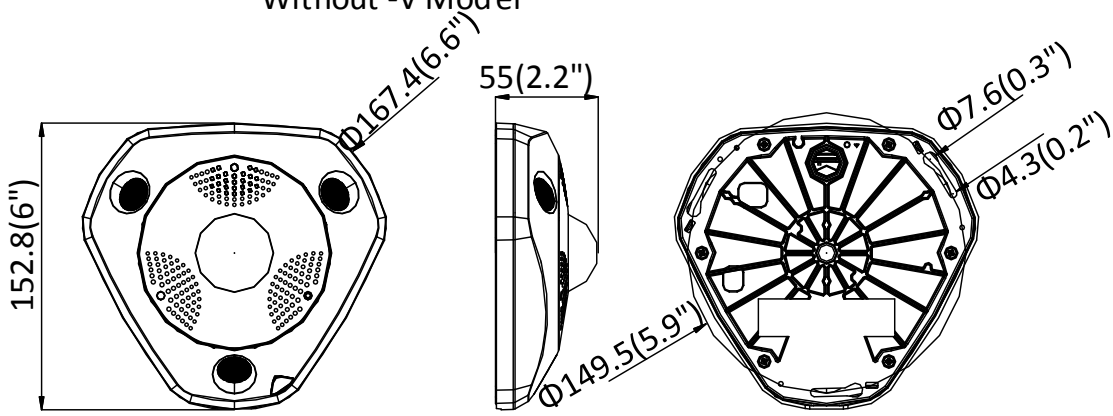

Operating Conditions	-40 °C to +60 °C (-40 °F to +140 °F), Humidity 95% or less (non-condensing)
Power Supply	12 VDC $\pm$ 20%, PoE (802.3at, class 4), -S model: two-core terminal block Without -S model: $\Phi$ 5.5 $\times$ 2.1 mm coaxial power plug
Power Consumption	12 VDC, 1 A, max. 12.5 W PoE (802.3at, 42.5 to 57 V), 0.4 A to 0.3 A, max. 15 W
Protection Level (-V)	IP67, IK8
Heater	Yes
Material	Metal
Dimensions	Without -V model: 167.4 $\times$ 152.8 $\times$ 50 mm (6. 6" $\times$ 6" $\times$ 2") With -V model: 167.4 $\times$ 152.8 $\times$ 55 mm (6. 6" $\times$ 6" $\times$ 2.2")
Weight	Approx. 1400 g (3.09 lbs)

### Available Model

DS-2CD6365G0-I (1.27 mm); DS-2CD6365G0-IS (1.27 mm), DS-2CD6365G0-IV (1.27 mm), DS-2CD6365G0-IVS (1.27 mm)

### Dimensions

Without -V Model

With -V Model

Unit: mm (inch)