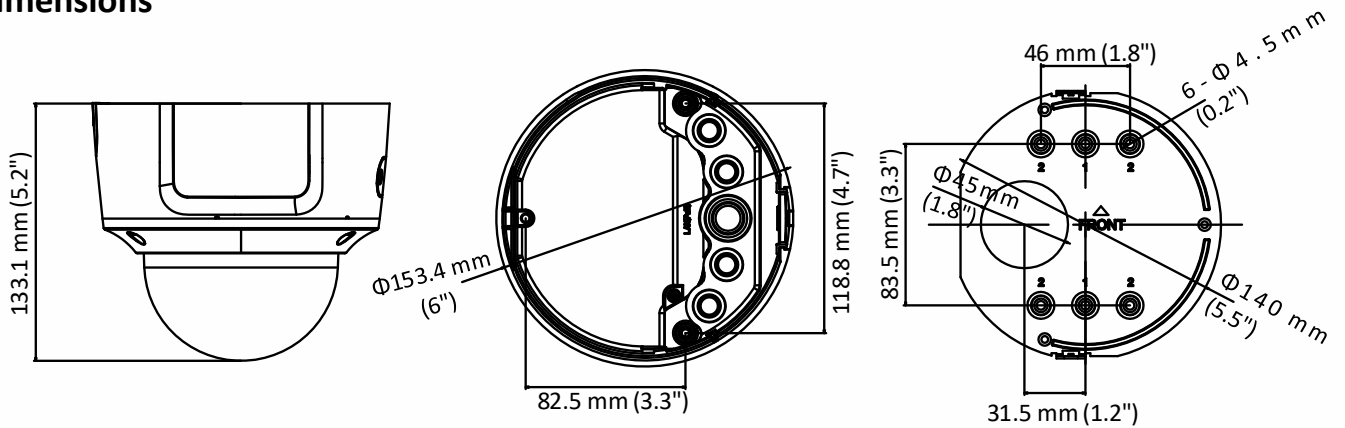

Dimensions

Accessories

DS-1473ZJ-155(Black)
Wall Mount

Distributed by