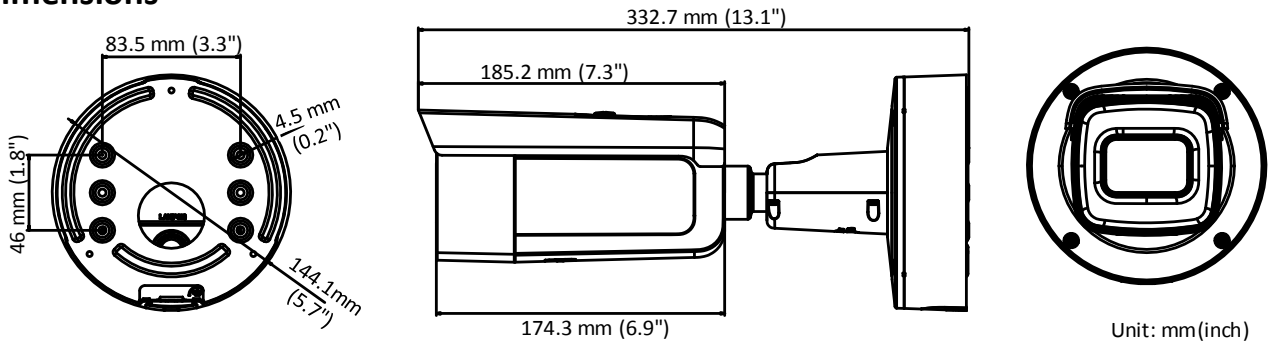

## Specifications

<b>Camera</b>	
Image Sensor	1/2.5" Progressive Scan CMOS
Min. Illumination	Color: 0.008 lux @(F1.2, AGC ON), 0.011 lux @(F1.4, AGC ON), 0 lux with IR
Shutter Speed	1/3 s to 1/100,000 s
Slow Shutter	Yes
Auto-Iris	No
Day & Night	IR Cut Filter
Digital Noise Reduction	3D DNR
WDR	120dB
3-Axis Adjustment	Pan: 0° to 360°, tilt: 0° to 90°, rotate: 0° to 360°
<b>Lens</b>	
Focal Length	2.8 to 12 mm
Aperture	F1.4
Focus	Auto
FOV	2.8 mm to 12 mm, horizontal FOV: 114° to 32°, vertical FOV: 59° to 18°, diagonal FOV: 141° to 36.5°
Lens Mount	Φ14
<b>IR</b>	
IR Range	Up to 50 m
Wavelength	850nm
<b>Compression Standard</b>	
Video Compression	Main stream: H.265/H.264 Sub stream: H.265/H.264/MJPEG Third stream: H.265/H.264
H.264 Type	Main Profile/High Profile
H.264+	Main stream supports
H.265 Type	Main Profile
H.265+	Main stream supports
Video Bit Rate	32 Kbps to 16 Mbps
Audio Compression	G.711/G.722.1/G.726/MP2L2/PCM
Audio Bit Rate	64Kbps(G.711)/16Kbps(G.722.1)/16Kbps(G.726)/32-192Kbps(MP2L2)
<b>Smart Feature-set</b>	
Behavior Analysis	Line crossing detection, intrusion detection, object removal detection, unattended baggage detection
Exception Detection	Scene change detection
Face Detection	Yes
Region of Interest	Support 1 fixed region for main stream and sub-stream
<b>Image</b>	
Max. Resolution	2688 × 1520
Main Stream	50Hz: 25 fps (2688 × 1520, 2304 × 1296, 1920 × 1080) 60Hz: 30 fps (2688 × 1520, 2304 × 1296, 1920 × 1080)
Sub-Stream	50Hz: 25 fps (640 × 480, 640 × 360, 320 × 240) 60Hz: 30 fps (640 × 480, 640 × 360, 320 × 240)
Third Stream	50Hz: 25 fps (1280 × 720, 640 × 360, 352 × 288) 60Hz: 30 fps (1280 × 720, 640 × 360, 352 × 240)

## Dimensions