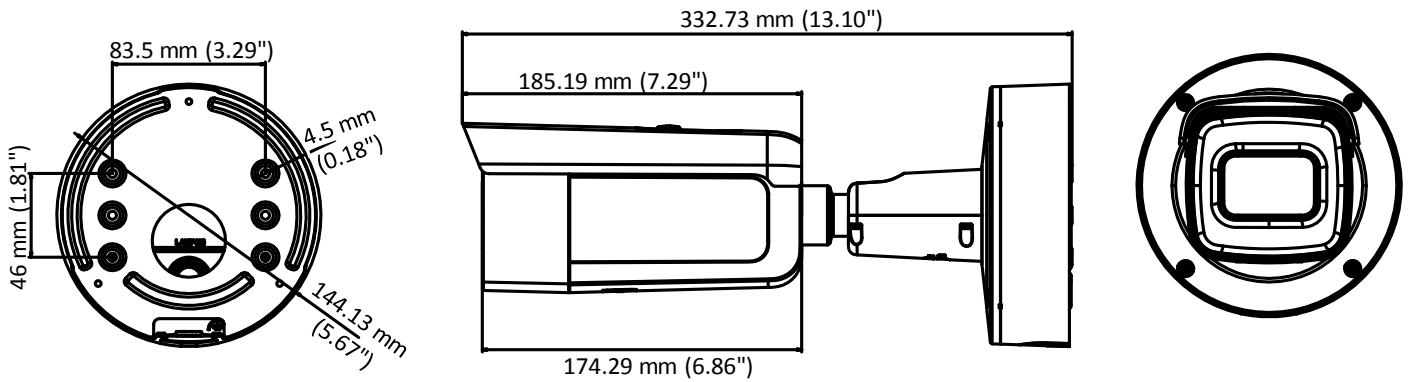

Available Model:

DS-2CD2625FWD-IZS

Dimensions