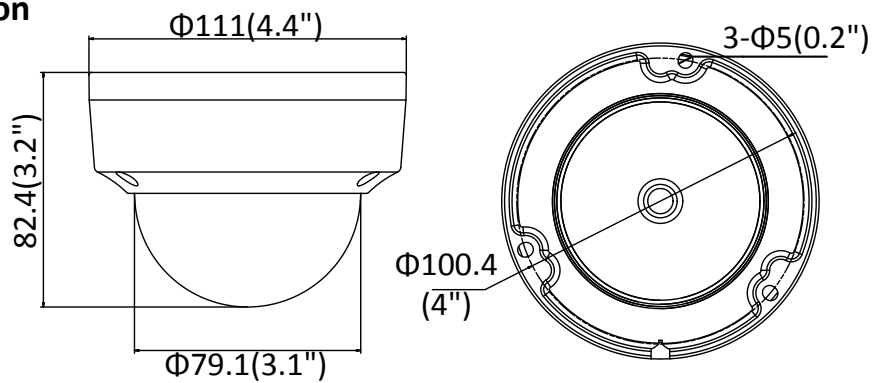

Material	Camera body: metal, bubble: plastic
Dimensions	Camera: $\Phi 111 \times 82.4$ mm ($\Phi 4.4'' \times 3.2''$) Package: $134 \times 134 \times 108$ mm ($5.3'' \times 5.3'' \times 4.3''$)
Weight	Camera: Approx. 610 g (1.3 lb.) With Package: Approx. 820 g (1.8 lb.)

Available Model:

DS-2CD2143G0-I (2.8/4/6/8 mm), DS-2CD2143G0-IS (2.8/4/6/8 mm)

Dimension