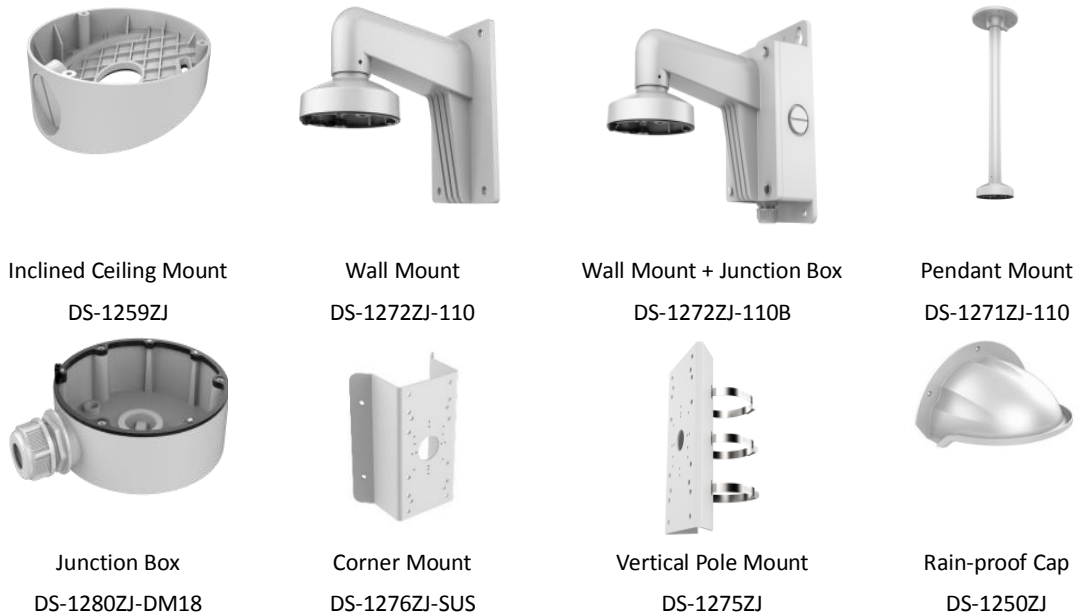

| | |
|------------|--|
| Material | Camera body: metal, bubble: plastic |
| Dimensions | Camera: $\Phi 111 \times 82.4$ mm ($\Phi 4.4'' \times 3.2''$) Package: $134 \times 134 \times 108$ mm ($5.3'' \times 5.3'' \times 4.3''$) |
| Weight | Camera: Approx. 610 g (1.3 lb.) With Package: Approx. 820 g (1.8 lb.) |

Available Model:

DS-2CD2143G0-I (2.8/4/6/8 mm), DS-2CD2143G0-IS (2.8/4/6/8 mm)

Dimension

Accessory

Wall Mount
DS-1258ZJ

Inclined Ceiling Mount
DS-1259ZJ(Black)

Pendant Mount
DS-1271ZJ-110(Black)

Wall Mount
DS-1272ZJ-110(Black)