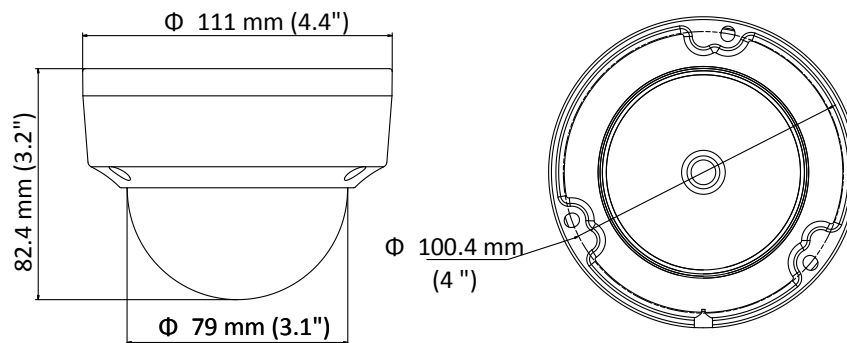

Dimension

Accessory

Distributed by