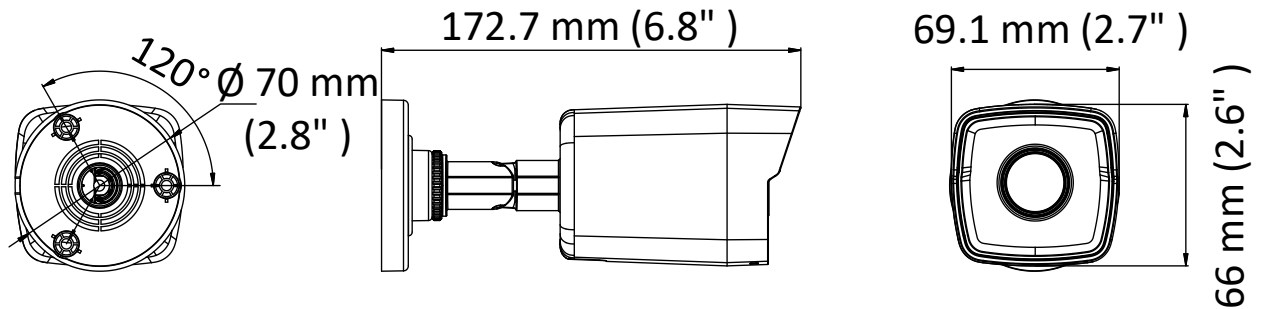

Dimension

Accessory

Distributed by