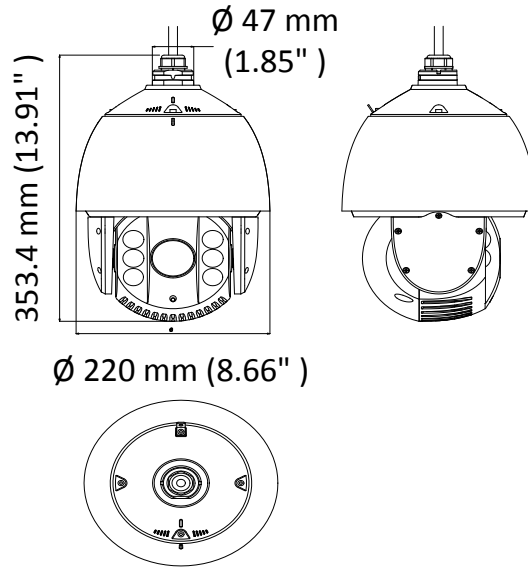

Order Model

DS-2AE7225TI-A(D)

Dimension