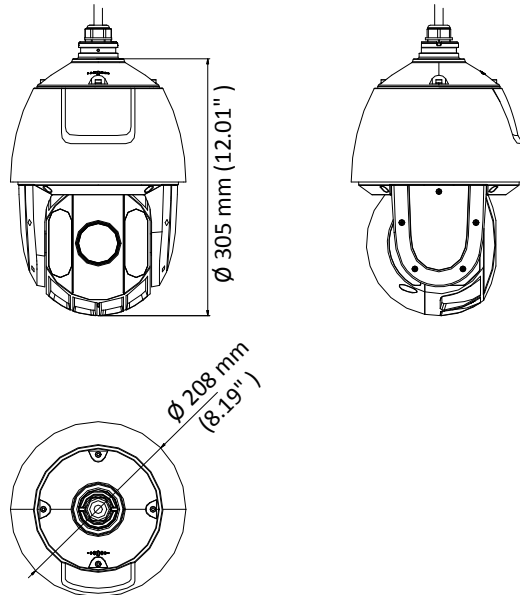

## Specification

<b>Camera</b>	
Model	DS-2AE5232TI-A(C)
Image Sensor	1/2.8" progressive scan CMOS
Max. Image Resolution	1920 × 1080
Frame Rate	50Hz: 25fps @(1920 × 1080) 60Hz: 30fps @(1920 × 1080)
Min. Illumination	Color: 0.005 Lux @(F1.2, AGC ON) B/W: 0.001 Lux @(F1.2, AGC ON) 0 lux with IR
White Balance	AUTO/MANUAL/HAUTO/ATW/INDOOR/OUTDOOR
AGC	AUTO/MANUAL
DNR	3D DNR
WDR	≥ 120 dB
Shutter Time	PAL: 1/1 s to 1/10,000 s NTSC: 1/1 s to 1/10,000 s
Day & Night	IR cut filter
Digital Zoom	16×
Privacy Mask	8 programmable privacy masks
BLC (Backlight Compensation)	Yes
HLC (highlight Compensation)	Yes
EIS (Electric Image Stabilization)	Yes
Regional Focus	Yes
<b>Lens</b>	
Focus Mode	Auto/Semiauto/Manual
Focal Length	4.8 mm to 153 mm, 32× optical
Aperture Range	F 1.2 to F 4.4
Field of View	Horizontal field of view: 55.6° to 2.04° (wide to tele) Vertical field of view: 32.4° to 1.14° (wide to tele) Diagonal field of view: 63° to 2.34° (wide to tele)
Min. Working Distance	10 mm to 1500 mm (wide to tele)
Zoom Speed	Approx. 5.6 s (optical, wide to tele)
<b>Pan and Tilt</b>	
Pan Range	360° endless
Pan Speed	Pan manual speed: 0.1° to 120°/s Pan preset speed: 120°/s
Tilt Range	-15° to 90° (auto flip)
Tilt Speed	Tilt manual speed: 0.1° to 80°/s Tilt preset speed: 80°/s
Proportional Zoom	Rotation speed can be adjusted automatically according to zoom multiples
Presets	256
Patrol	10 patrols, up to 32 presets per patrol
Pattern	5 patterns, with the total recording time no less than 10 minutes
Power-off Memory	Yes

## Dimensions