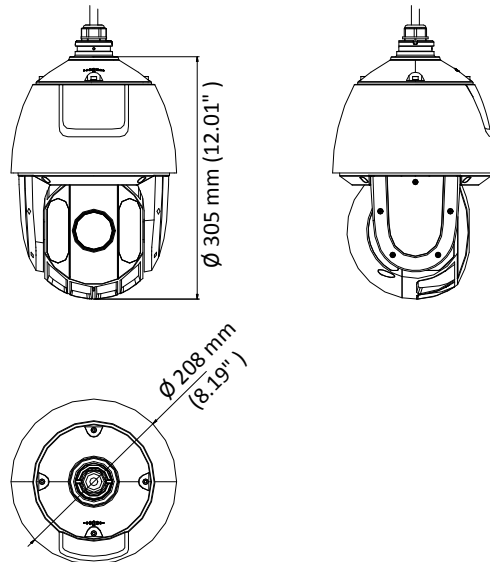

Order Model

DS-2AE5225TI-A(C)

Dimensions

Accessories

Swan-neck Mount

Distributed by

Headquarters

No.555 Qianmo Road, Binjiang District,
Hangzhou 310051, China
T +86-571-8807-5998
overseasbusiness@hikvision.com

Hikvision USA
T +1-909-895-0400
sales.usa@hikvision.com

Hikvision Italy
T +39-0438-6902
info.it@hikvision.com

Hikvision Singapore
T +65-6684-4718
sg@hikvision.com

Hikvision Europe
T +31-23-5542770
saleseuro@hikvision.com

Hikvision France
T +33(0)11-85-330-444
info.fr@hikvision.com

Hikvision Oceania
T +61-2-8599-4233
salesau@hikvision.com

Hikvision Middle East
T +971-4-8816086
salesme@hikvision.com

Hikvision Spain
T +34-91-737-16-55
info.es@hikvision.com

Hikvision Hong Kong
T +852-2151-1761

Hikvision Russia
T +7-495-669-67-99
saleru@hikvision.com

Hikvision Poland
T +48-22-460-01-50
poland@hikvision.com

Hikvision Canada
T +1-909-895-0400
sales.usa@hikvision.com

Hikvision India
T +91-22-28469900
sales@pramahikvision.com

Hikvision UK
T +44-1628-9021-4
support.uk@hikvision.com